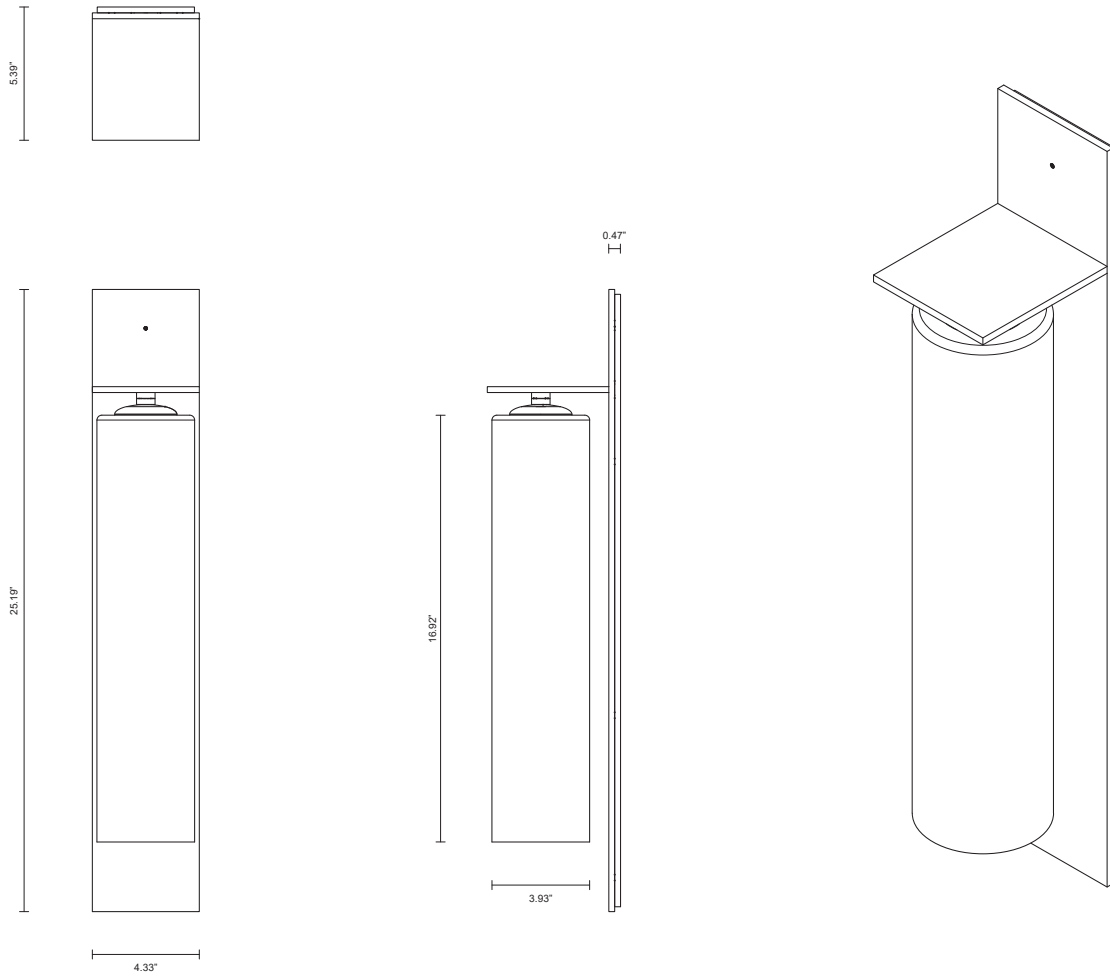

ECLIPSE COLLECTION

TALL WALL SCONCE

SPECIFICATION SHEET

NORTH AMERICA

ARTICOLO

ECLIPSE COLLECTION

TALL WALL SCONCE

SPECIFICATION SHEET

NORTH AMERICA

EC_TWS_UL_22V2

ABOUT ECLIPSE

Eclipse unites slender, mouthblown glass with a uniquely crafted metal shelf detail. Inspired by design language of earlier decades, Eclipse resonates with a timeless contemporary clarity.

LEAD TIME

8 - 10 weeks

LIGHT SOURCE

12V 6W Constant Current LED Board, 500mA
2700K warm white
400 lumens
Dimmable

INSTALLATION

Supplied with an external driver and mounting plate to fit 4.0/3.5 Jbox

WEIGHT

11 lb