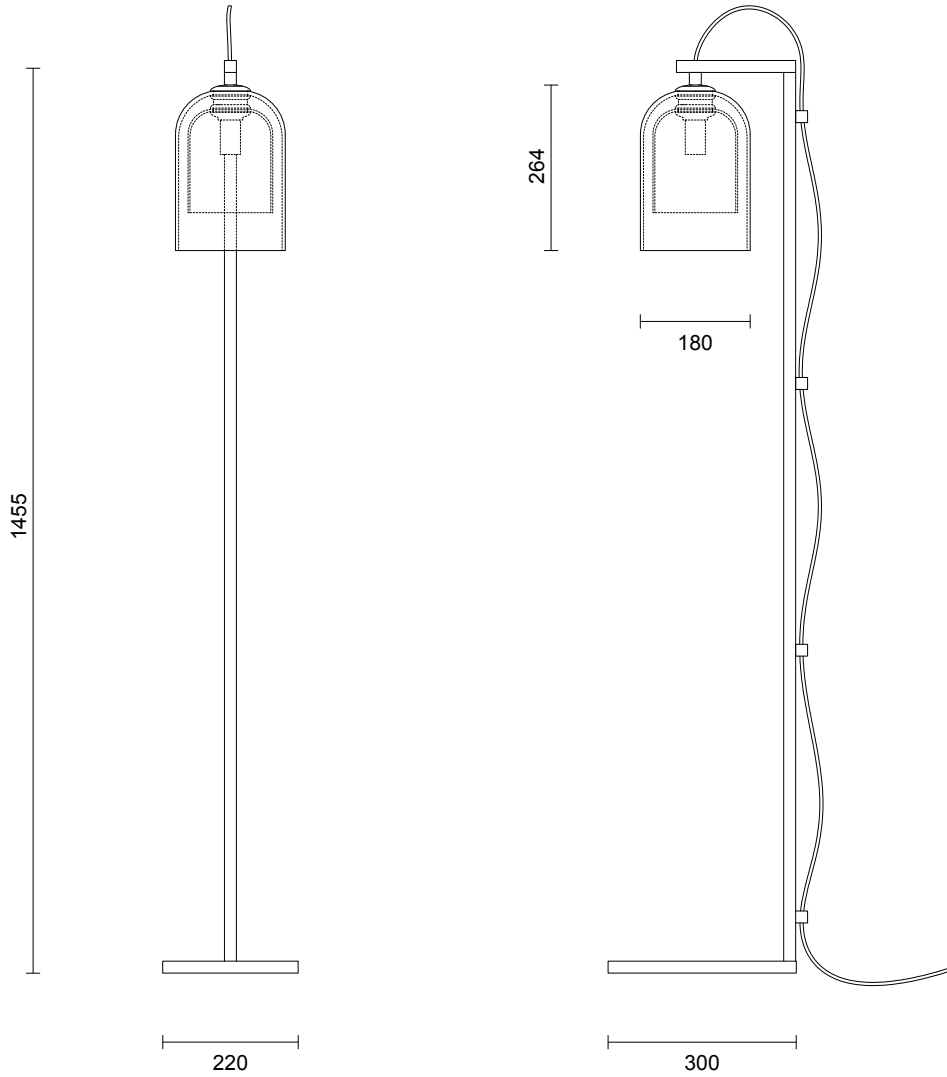

LUMI COLLECTION

FLOOR LAMP

SPECIFICATION SHEET

AUSTRALIA / INTERNATIONAL

LU_FL_AU_21V1

ABOUT LUMI

Cocooned and cradled together in perfect symmetry, the Lumi collection is the primary design of Articolo's expansive history. Born through the possibilities of contemporary glass design, the Lumi collection reflects a timeless and refined elegance with the simplicity of its form.

LEAD TIME

6 - 8 weeks

LIGHT SOURCE

240V E14 Fancy Round 4W LED
2700K warm white
400 lumens
Lamp included

WEIGHT

17kg

CERTIFICATION

CE/AU