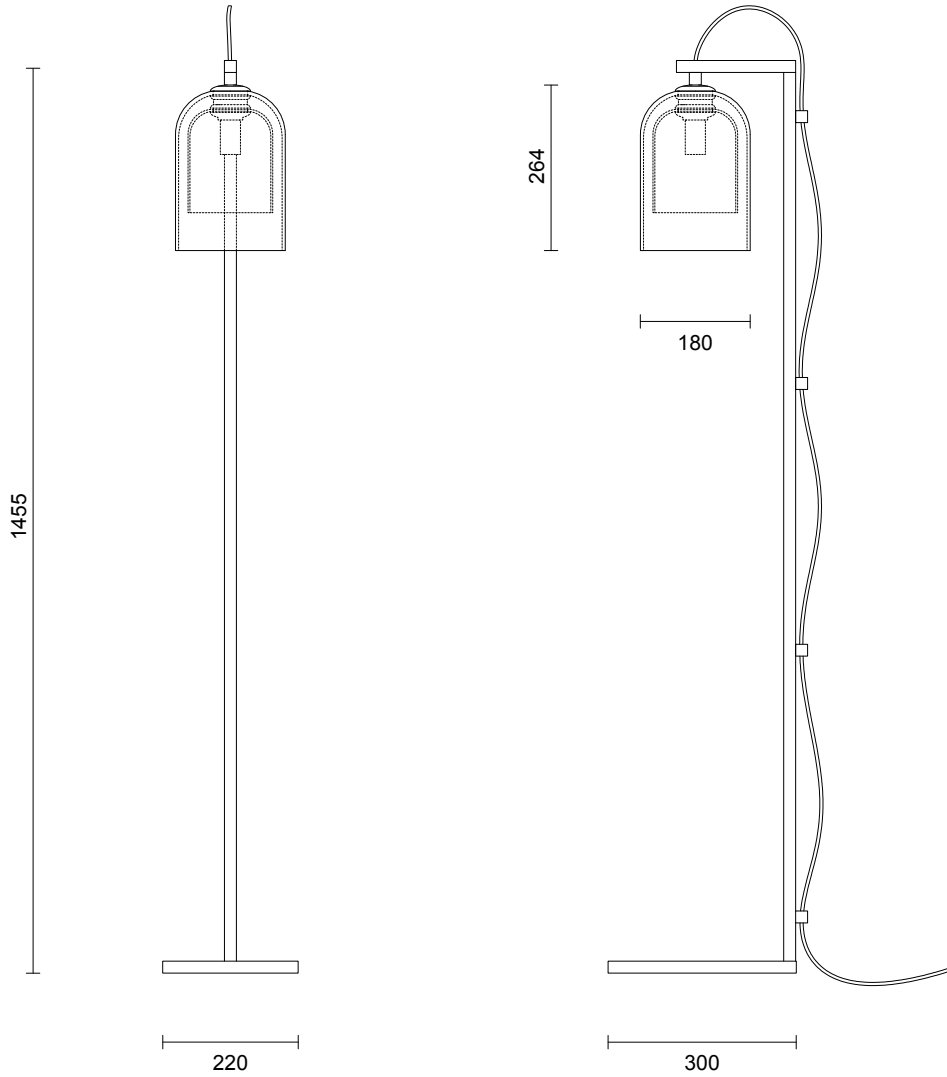

LUMI COLLECTION

FLOOR LAMP

SPECIFICATION SHEET

AUSTRALIA / INTERNATIONAL

LU_FL_AU_21V2

ABOUT LUMI

Cocooned and cradled together in perfect symmetry, the Lumi collection is the primary design of Articolo's expansive history. Born through the possibilities of contemporary glass design, the Lumi collection reflects a timeless and refined elegance with the simplicity of its form.

LEAD TIME

6 - 8 weeks

LIGHT SOURCE

240V E14 Fancy Round 4W LED
2700K warm white
400 lumens
Lamp included

WEIGHT

17kg

CERTIFICATION

CE/AU