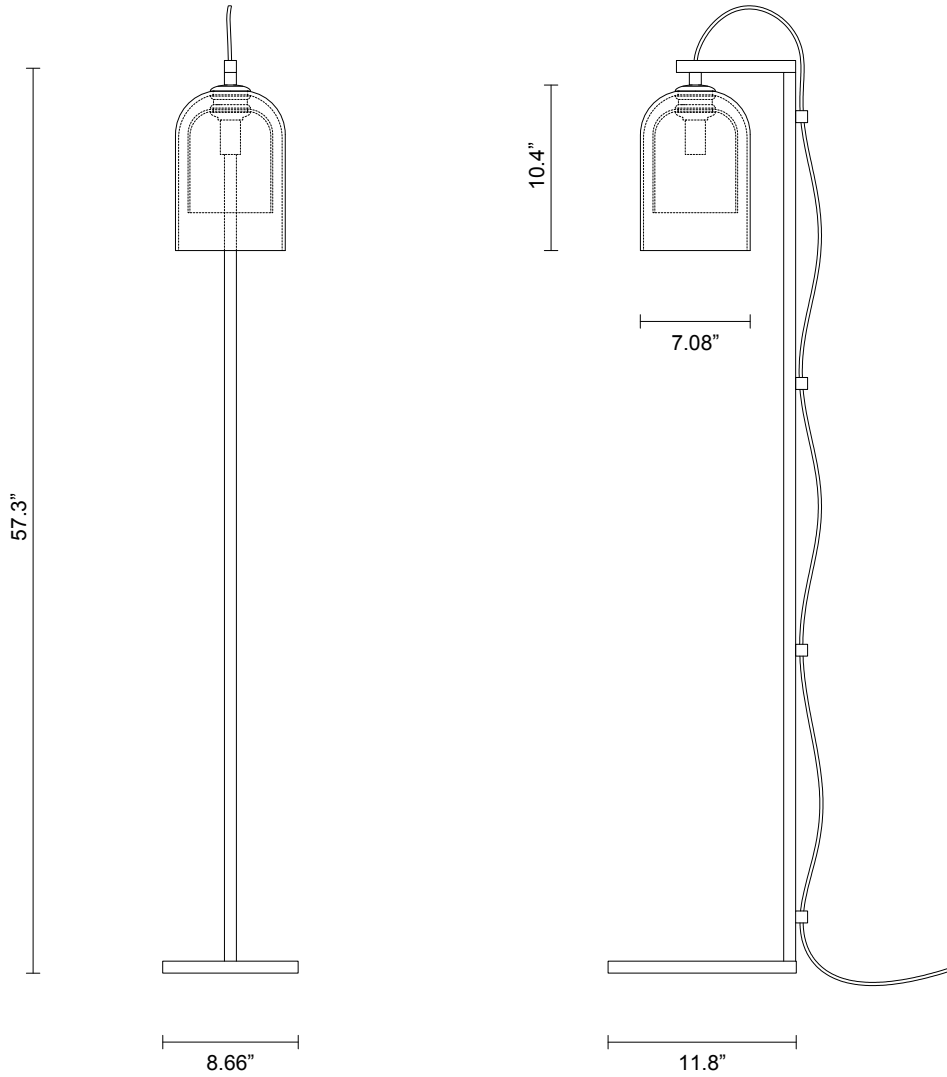

LUMI COLLECTION

FLOOR LAMP

SPECIFICATION SHEET

NORTH AMERICA

LU_FL_UL_21V1

ABOUT LUMI

Cocooned and cradled together in perfect symmetry, the Lumi collection is the primary design of Articolo's expansive history. Born through the possibilities of contemporary glass design, the Lumi collection reflects a timeless and refined elegance with the simplicity of its form.

LEAD TIME

8 - 10 weeks

LIGHT SOURCE

120V E12 4W LED
2700k warm white
350 lumens
Dimmable
Lamp included

WEIGHT

37.5 lb

CERTIFICATION

US/ETL/CA