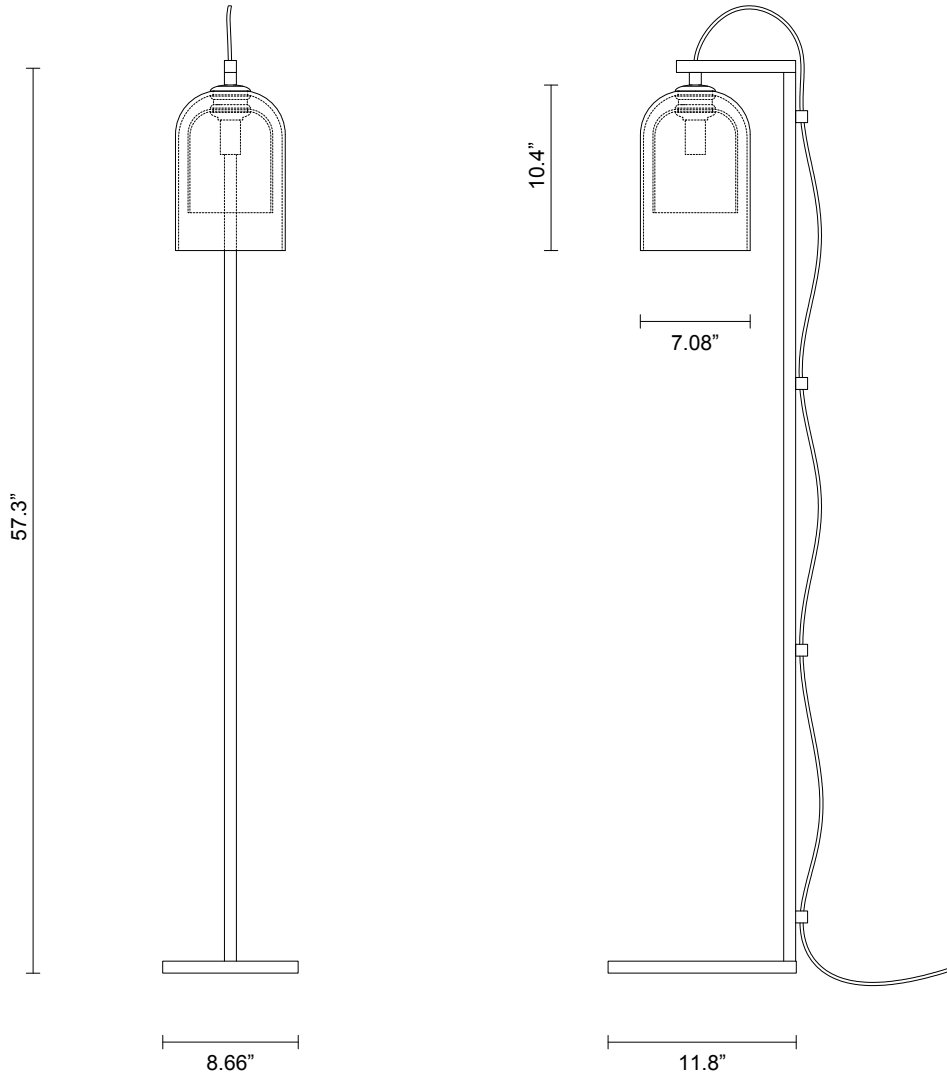

LUMI COLLECTION

FLOOR LAMP

SPECIFICATION SHEET

NORTH AMERICA

LU_FL_UL_21V2

ABOUT LUMI

Cocooned and cradled together in perfect symmetry, the Lumi collection is the primary design of Articolo’s expansive history. Born through the possibilities of contemporary glass design, the Lumi collection reflects a timeless and refined elegance with the simplicity of its form.

LEAD TIME

8 - 10 weeks

LIGHT SOURCE

120V E12 4W LED
2700k warm white
350 lumens
Dimmable
Lamp included

WEIGHT

37.5 lb

CERTIFICATION

US/ETL/CA

WARRANTY

3 years

FITTING FINISHES

Black Electroplate
White Powder Coat
Graphite Powder Coat

EXTERIOR SHADE COLOUR

Clear
Smoke
Grey
Drunken Emerald

INTERIOR SHADE COLOUR

Frosted White
Frosted Smoke
Smoke
Grey
Frosted Grey
Drunken Emerald

FLEX CORD COLOURS

Black
White
Ivory