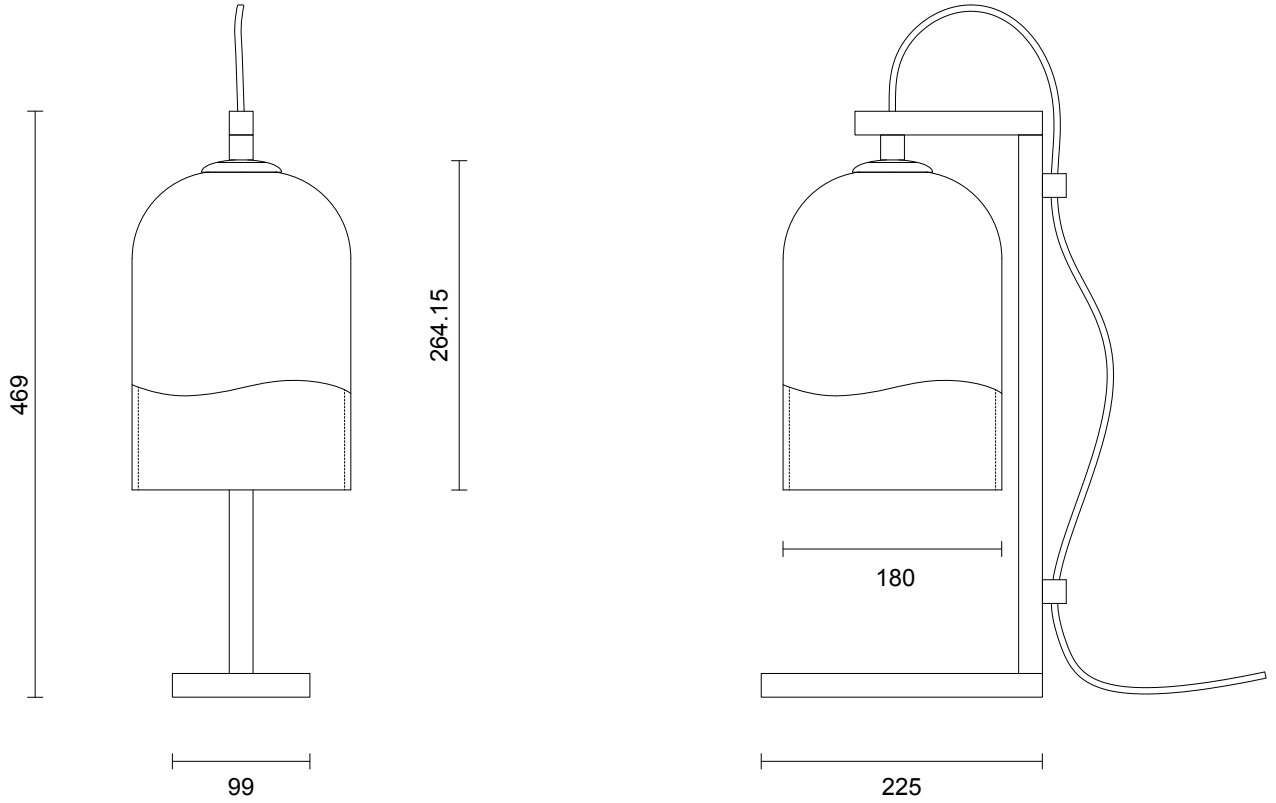

MONI COLLECTION

TABLE LAMP

SPECIFICATION SHEET

AUSTRALIA / INTERNATIONAL

MO_TL_AU_21V1

ABOUT MONI

Moni is an innovative and dynamic collection, its monochromatic palette softened by a gentle, fluid form that is perfectly complemented in proportion and balance. The white glass dipped detail providing artisanal brilliance.

LEAD TIME

6 - 8 weeks

LIGHT SOURCE

240V E14 Fancy Round 4W LED
2700K warm white
400 lumens
Lamp included

WEIGHT

6kg

CERTIFICATION

CE/AU