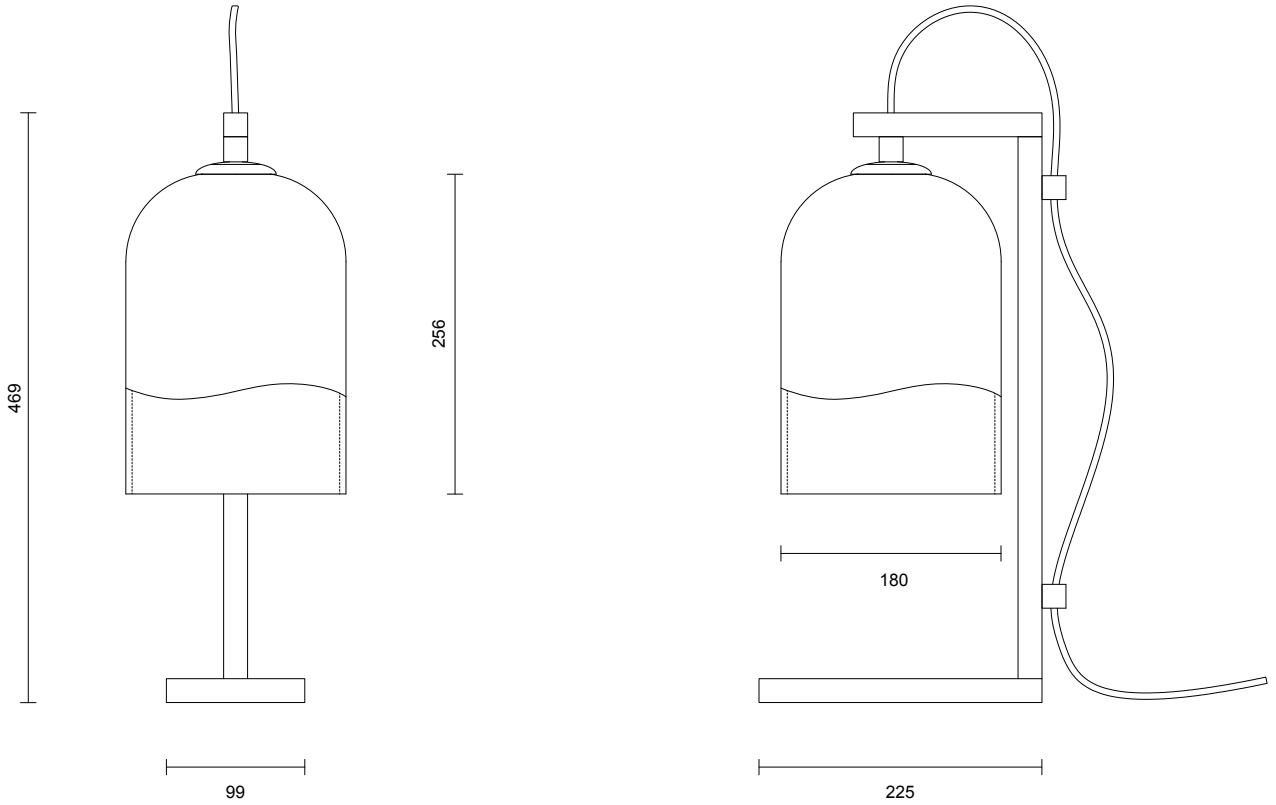

MONI COLLECTION

TABLE LAMP

SPECIFICATION SHEET

AUSTRALIA / INTERNATIONAL

MO_TL_AU_22V1

ABOUT MONI

Moni is an innovative and dynamic collection, its monochromatic palette softened by a gentle, fluid form that is perfectly complemented in proportion and balance. The white glass dipped detail providing artisanal brilliance.

LEAD TIME

6 - 8 weeks

LIGHT SOURCE

240V E14 Fancy Round 4W LED
2700K warm white
400 lumens
Lamp included

WEIGHT

6kg

CERTIFICATION

CE/AU