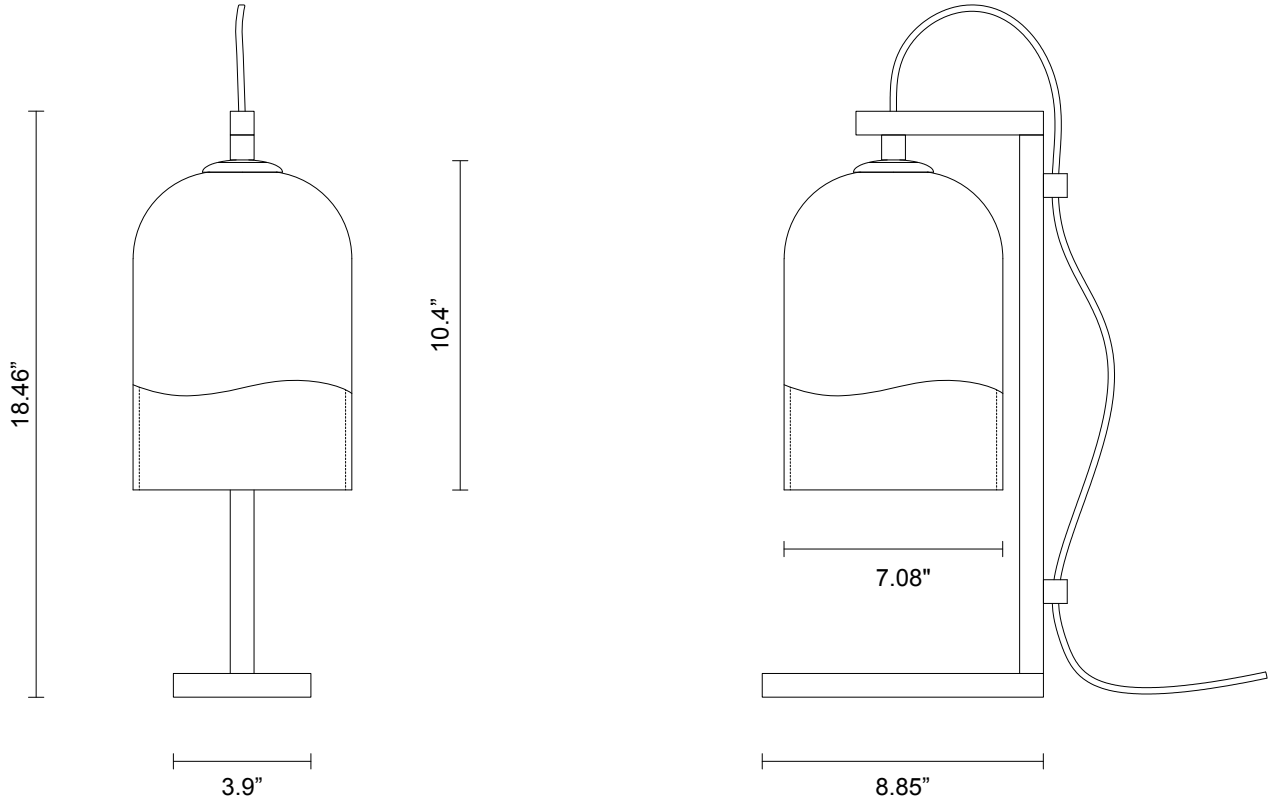

MONI COLLECTION

TABLE LAMP

SPECIFICATION SHEET

NORTH AMERICA

MO_TL_UL_21V1

ABOUT MONI

Moni is an innovative and dynamic collection, its monochromatic palette softened by a gentle, fluid form that is perfectly complemented in proportion and balance. The white glass dipped detail providing artisanal brilliance.

LEAD TIME

8 - 10 weeks

LIGHT SOURCE

120V E12 4W LED
2700k warm white
350 lumens
Dimmable
Lamp included

WEIGHT

13 lb

CERTIFICATION

US/ETL/CA