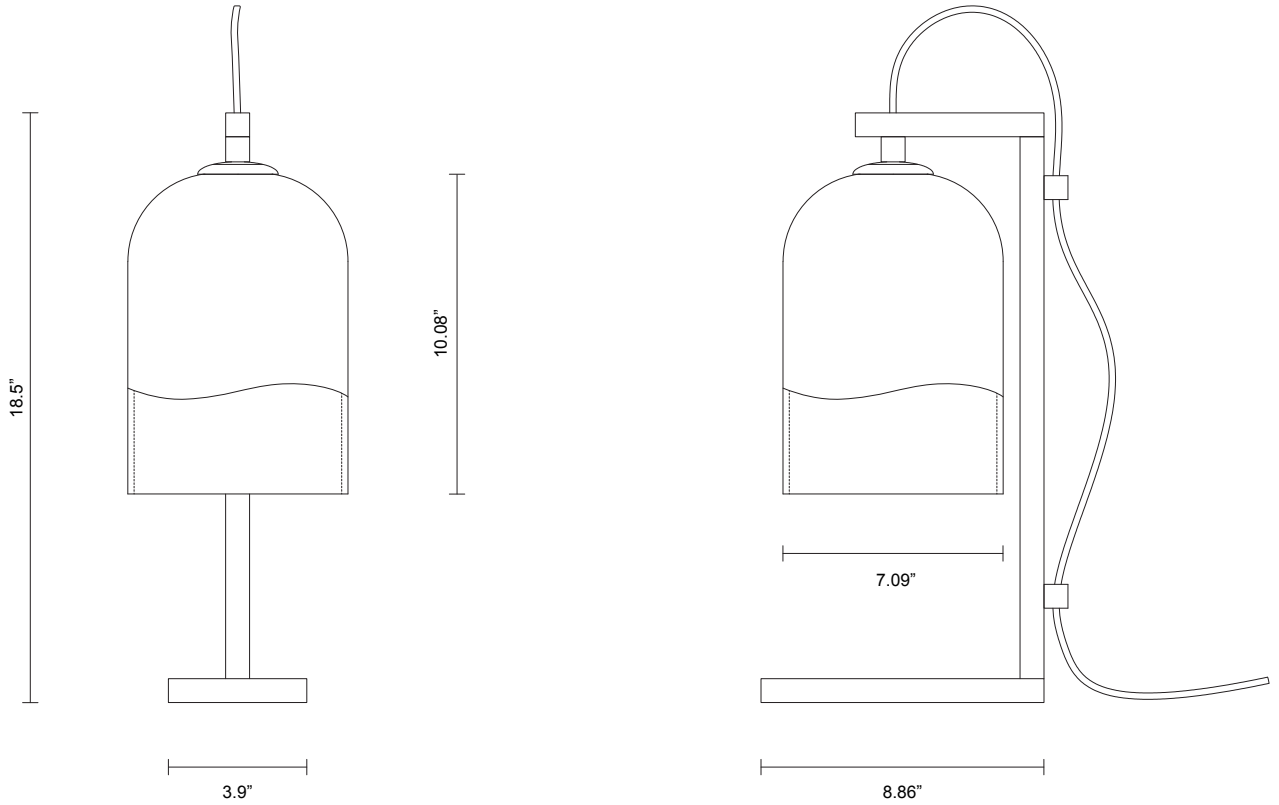

MONI COLLECTION

TABLE LAMP

SPECIFICATION SHEET

NORTH AMERICA

MO_TL_UL_22V1

ABOUT MONI

Moni is an innovative and dynamic collection, its monochromatic palette softened by a gentle, fluid form that is perfectly complemented in proportion and balance. The white glass dipped detail providing artisanal brilliance.

LEAD TIME

8 - 10 weeks

LIGHT SOURCE

120V E12 4W LED
2700k warm white
350 lumens
Lamp included

WEIGHT

13 lb

CERTIFICATION

US/ETL/CA