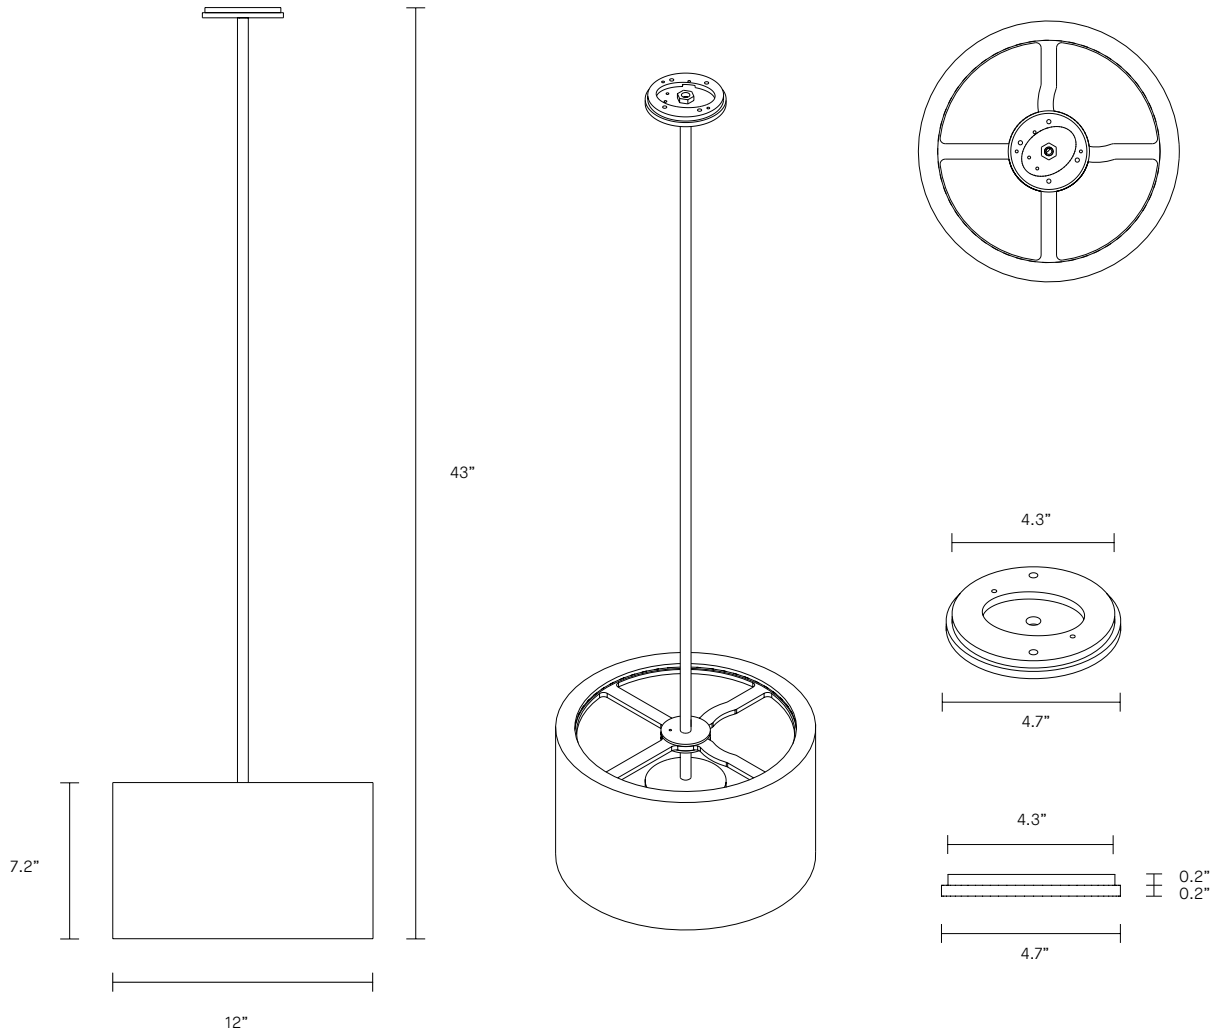

BANDED COLLECTION

PENDANT

UL SPECIFICATION SHEET

NORTH AMERICA

BA_P_S_L_19V1

ABOUT BANDED

Banded sees Articolò marry its contemporary design philosophy with centuries-old Japanese artisanship.

Each shade is produced by hand in Arita, Japan; a town famed for its porcelain and hand-painted finishes for over 200 years.

These superb art forms feature a custom designed light source, tirelessly perfected for the ultimate luminescent glow.

LEAD TIME

8 - 10 weeks

LIGHT SOURCE

12V LED Board

Supplied with external driver (Hatch RS12-15M-LED; 2.25"x1.25"x0.75")

Dimmable (Luxtron/Diva/CL)

INSTALLATION

Supplied with mounting plate to fit 4.0/3.5 Jbox

WEIGHT

11.5lb

FITTING FINISHES

Brass (cover)

Mid Bronze

Articolò Black

SHADE COMBINATIONS

Striped (cover)

Black / White