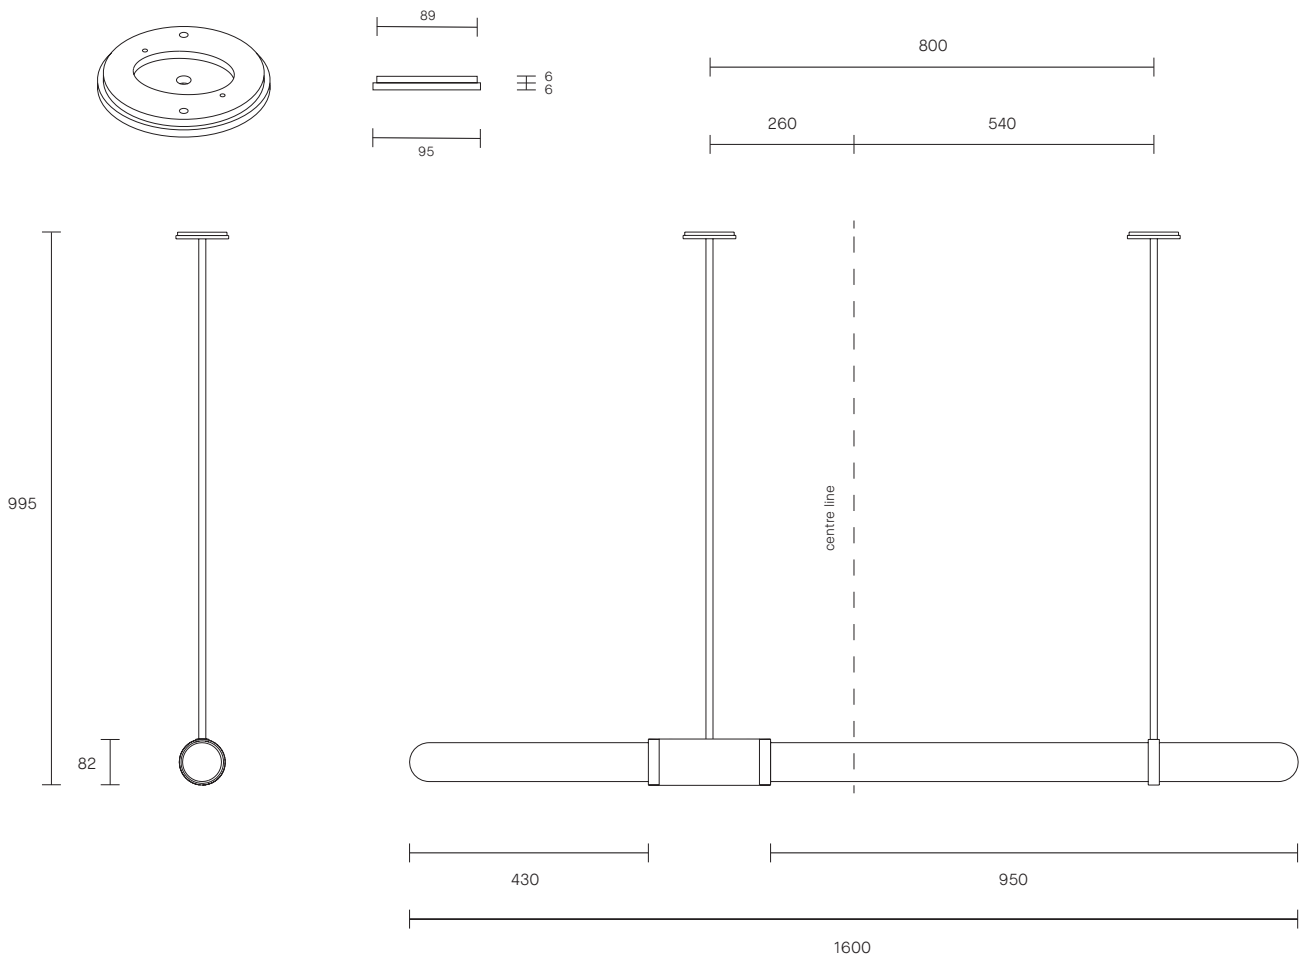

SCANDAL COLLECTION
LONG PENDANT

SPECIFICATION SHEET
AUSTRALIA / INTERNATIONAL

ARTICOLO

SCANDAL COLLECTION

LONG PENDANT

SPECIFICATION SHEET

AUSTRALIA / INTERNATIONAL

SA_LP_S_AU_20V1

ABOUT SCANDAL

Scandal is a collection of Pendants and Wall Sconces that casts a slim and finely considered silhouette.

Notable for its barrel-like cuff and inlaid with exquisite Brass, Silver, Rose Gold Mesh or Latte or Navy Leather, Scandal's elongated proportions are capped end-to-end by rounded glass that conceals the light source, exemplifying the quiet brilliance of artisanal glass and metalwork.

LEAD TIME

6 - 8 weeks

LIGHT SOURCE

2 x 12V 7W LED MR16 GU5.3
2700K warm white
1000 total lumen output
Dimmable
Globes included

CUSTOMISATION

Standard drop length up to 1200mm. Additional charge will apply for longer drop lengths, price upon request. Variations to rod length can be specified at time of order placement

INSTALLATION

Supplied with external driver

WEIGHT

7kg

FITTING FINISHES

Brass (shown)
Mid Bronze
Satin Nickel

INLAY

Brass Mesh
Silver Mesh
Rose Gold Mesh
Latte Leather (shown)
Navy Leather