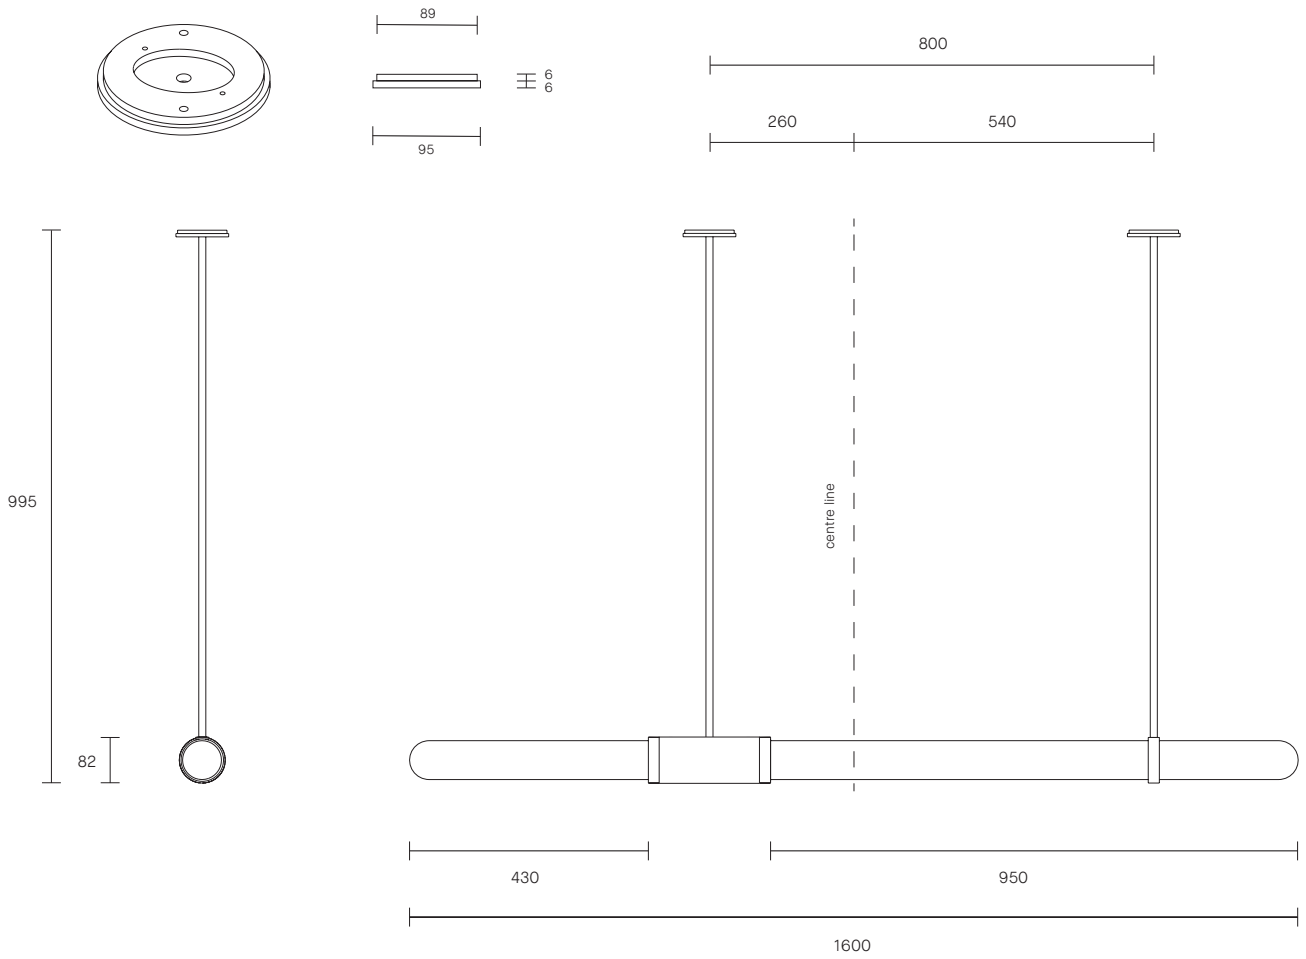

SCANDAL COLLECTION

LONG PENDANT

SPECIFICATION SHEET

AUSTRALIA / INTERNATIONAL

SA_LP_S_AU_20V1

ABOUT SCANDAL

Scandal is a collection of Pendants and Wall Sconces that casts a slim and finely considered silhouette.

Notable for its barrel-like cuff and inlaid with exquisite Brass, Silver, Rose Gold Mesh or Latte or Navy Leather, Scandal's elongated proportions are capped end-to-end by rounded glass that conceals the light source, exemplifying the quiet brilliance of artisanal glass and metalwork.

LEAD TIME

6 - 8 weeks

LIGHT SOURCE

2 x 12V 7W LED MR16 GU5.3

2700K warm white

1000 total lumen output

Dimmable

Globes included

CUSTOMISATION

Standard drop length up to 1200mm. Additional charge will apply for longer drop lengths, price upon request. Variations to rod length can be specified at time of order placement

INSTALLATION