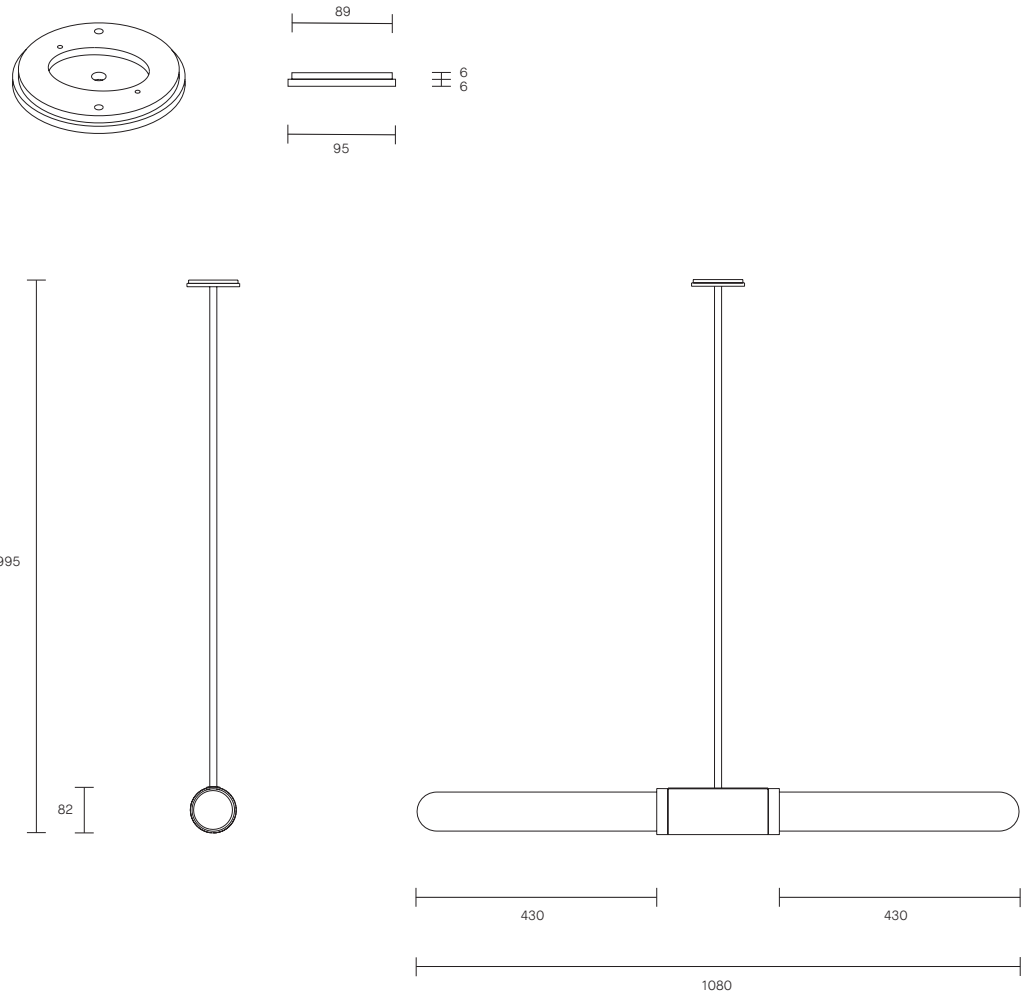

SCANDAL COLLECTION

SHORT PENDANT

SPECIFICATION SHEET

AUSTRALIA / INTERNATIONAL

SA_SP_S_AU_20V1

ABOUT SCANDAL

Scandal is a collection of Pendants and Wall Sconces that casts a slim and finely considered silhouette.

Notable for its barrel-like cuff and inlaid with exquisite Brass, Silver, Rose Gold Mesh or Latte or Navy Leather, Scandal's elongated proportions are capped end-to-end by rounded glass that conceals the light source, exemplifying the quiet brilliance of artisanal glass and metalwork.

LEAD TIME

6 - 8 weeks

LIGHT SOURCE

2 x 12V 7W LED MR16 GU5.3

2700K warm white

1000 total lumen output

Dimmable

Globes included

CUSTOMISATION

Standard drop length up to 1200mm. Additional charge will apply for longer drop lengths, price upon request. Variations to rod length can be specified at time of order placement

INSTALLATION

Supplied with external driver

WEIGHT

6kg

FITTING FINISHES

Brass (shown)

Mid Bronze

Satin Nickel

INLAY

Brass Mesh

Silver Mesh

Rose Gold Mesh

Latte Leather (shown)

Navy Leather

SHADE COLOURS

Snow (shown)

CERTIFICATION

CE/AU

WARRANTY

3 years