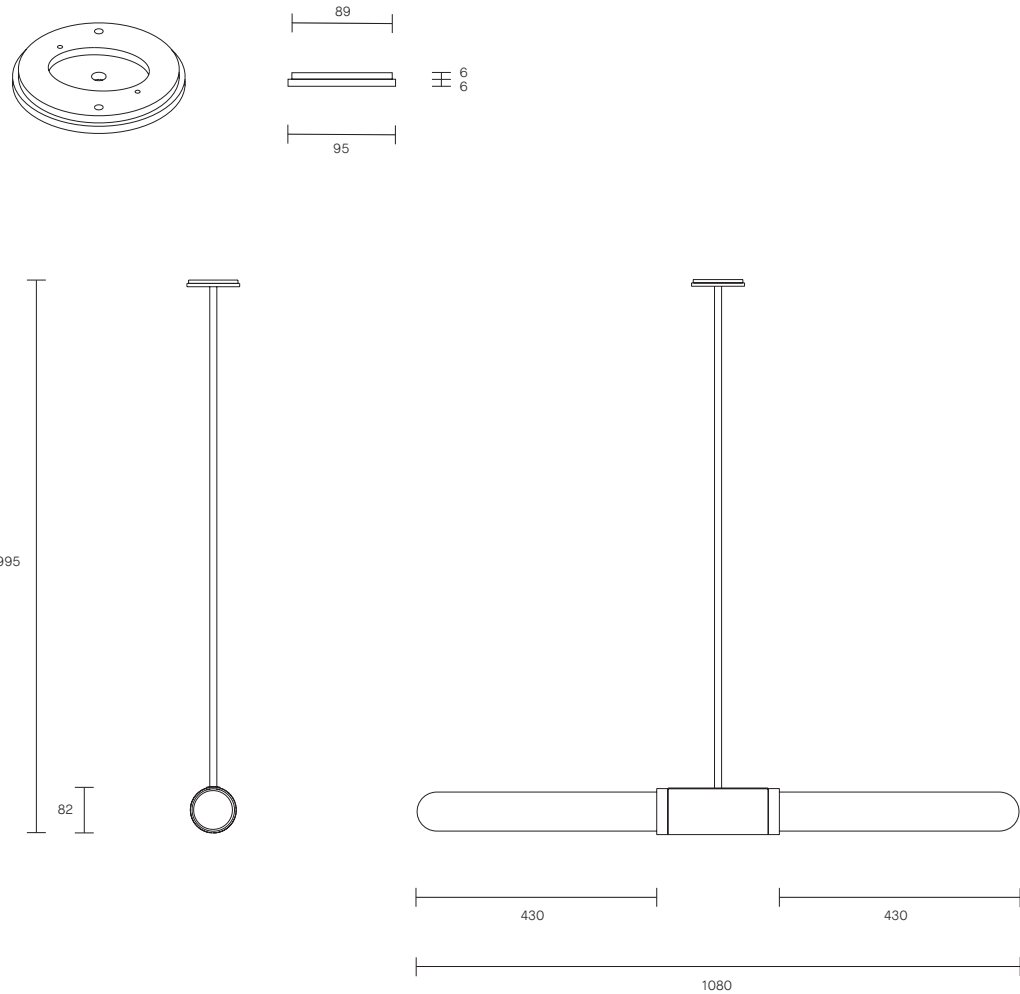

SCANDAL COLLECTION

SHORT PENDANT

SPECIFICATION SHEET

AUSTRALIA / INTERNATIONAL

SA_SP_S_AU_20V1

ABOUT SCANDAL

Scandal is a collection of Pendants and Wall Sconces that casts a slim and finely considered silhouette.

Notable for its barrel-like cuff and inlaid with exquisite Brass, Silver, Rose Gold Mesh or Latte or Navy Leather, Scandal's elongated proportions are capped end-to-end by rounded glass that conceals the light source, exemplifying the quiet brilliance of artisanal glass and metalwork.

LEAD TIME

6 - 8 weeks

LIGHT SOURCE

2 x 12V 7W LED MR16 GU5.3
2700K warm white
1000 total lumen output
Dimmable
Globes included

CUSTOMISATION

Standard drop length up to 1200mm. Additional charge will apply for longer drop lengths, price upon request. Variations to rod length can be specified at time of order placement

INSTALLATION

Supplied with external driver

WEIGHT

6kg

FITTING FINISHES

Brass (shown)
Mid Bronze
Satin Nickel

INLAY

Brass Mesh
Silver Mesh
Rose Gold Mesh (shown)
Latte Leather
Navy Leather

SHADE COLOURS

Snow (shown)

CERTIFICATION

CE/AU

WARRANTY

3 years