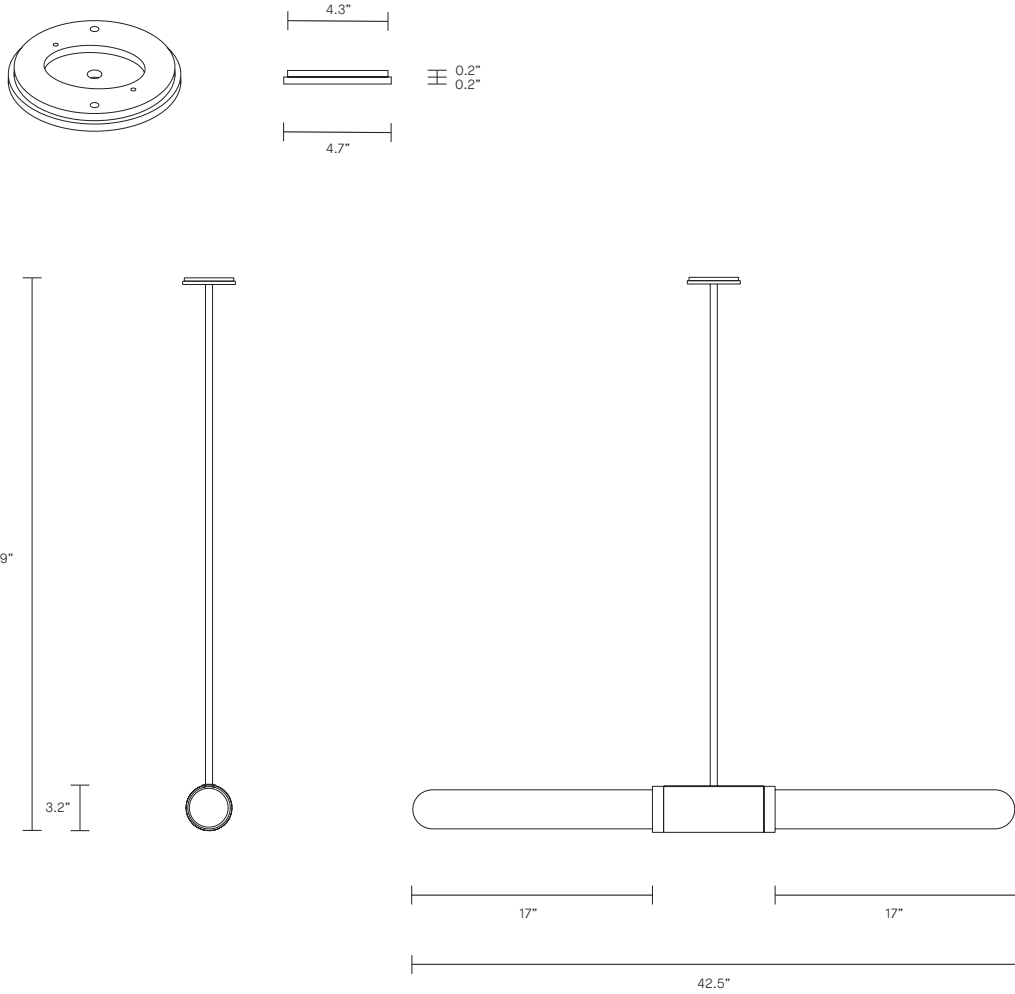

SCANDAL COLLECTION

SHORT PENDANT

UL SPECIFICATION SHEET

NORTH AMERICA

SA_SP_UL_20V2

ABOUT SCANDAL

Scandal is a collection of Pendants and Wall Sconces that casts a slim and finely considered silhouette.

Notable for its barrel-like cuff and inlaid with exquisite Brass, Silver, Rose Gold Mesh or Latte or Navy Leather, Scandal's elongated proportions are capped end-to-end by rounded glass that conceals the light source, exemplifying the quiet brilliance of artisanal glass and metalwork.

LEAD TIME

8 - 10 weeks

LIGHT SOURCE

2 x GU5.3 MR16 7W LED
2700K warm white
1000 total lumen output
Dimmable (Luxtron/Diva/CL)
Globes included

CUSTOMISATION

Variations to rod length can be specified at time of order placement

INSTALLATION

Supplied with external driver (Hatch RL12-15m-LED transformer)
Supplied with mounting plate to fit 4.0/3.5 Jbox

WEIGHT

13.3 lb

FITTING FINISHES

Brass (shown)
Mid Bronze
Satin Nickel

INLAY

Brass Mesh
Silver Mesh
Rose Gold Mesh (shown)
Latte Leather
Navy Leather

SHADE COLOURS

Snow (shown)

CERTIFICATION

US/ETL/CA

WARRANTY

3 years