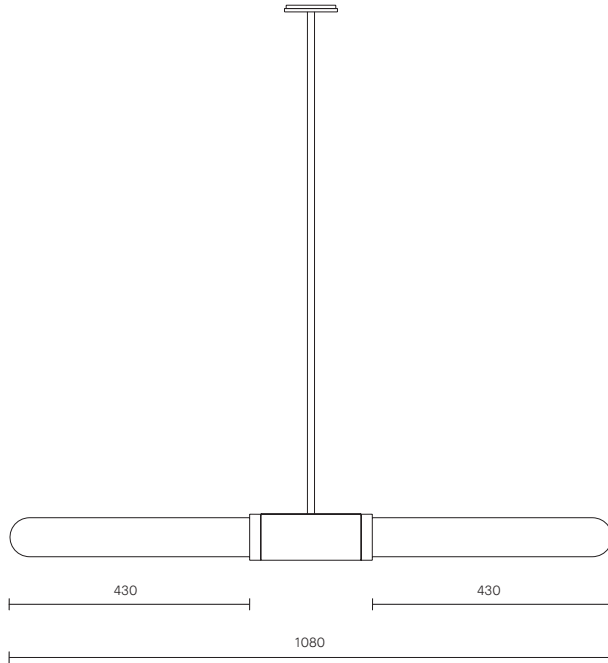

SCANDAL COLLECTION

PENDANT SHORT

SPECIFICATION SHEET

AUSTRALIA / INTERNATIONAL

SA_PS_S_AU_19V2

ABOUT SCANDAL

Scandal is a collection of Pendants and Wall Sconces that casts a slim and finely considered silhouette.

Notable for its barrel-like cuff and inlaid with exquisite Brass, Silver, Rose Gold Mesh or Latte or Navy Leather, Scandal's elongated proportions are capped end-to-end by rounded glass that conceals the light source, exemplifying the quiet brilliance of artisanal glass and metalwork.

LEAD TIME

6 - 8 weeks

LIGHT SOURCE

2 x 12V 7W LED MR16 GU5.3
2700K warm white
1000 total lumen output
Dimmable
Globes included

CUSTOMISATION

Variations to rod length can be specified at time of order placement

INSTALLATION

Supplied with external driver

WEIGHT

6kg

FITTING FINISHES

Brass (shown)
Mid Bronze
Satin Nickel

INLAY

Brass Mesh
Silver Mesh
Rose Gold Mesh
Latte Leather (shown)
Navy Leather

SHADE COLOURS

White Frost (shown)