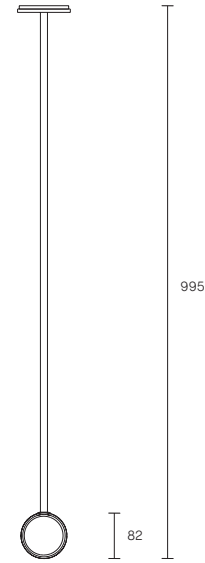

SCANDAL COLLECTION

PENDANT SHORT

SPECIFICATION SHEET

AUSTRALIA / INTERNATIONAL

SA_PS_S_AU_19V2

ABOUT SCANDAL

Scandal is a collection of Pendants and Wall Sconces that casts a slim and finely considered silhouette.

Notable for its barrel-like cuff and inlaid with exquisite Brass, Silver, Rose Gold Mesh or Latte or Navy Leather, Scandal's elongated proportions are capped end-to-end by rounded glass that conceals the light source, exemplifying the quiet brilliance of artisanal glass and metalwork.

LEAD TIME

6 - 8 weeks

LIGHT SOURCE

2 x 12V 7W LED MR16 GU5.3
2700K warm white
1000 total lumen output
Dimmable
Globes included

CUSTOMISATION

Variations to rod length can be specified at time of order placement

INSTALLATION

Supplied with external driver

WEIGHT

6kg

FITTING FINISHES

Brass (shown)
Mid Bronze
Satin Nickel

INLAY

Brass Mesh
Silver Mesh
Rose Gold Mesh
Latte Leather (shown)
Navy Leather

SHADE COLOURS

White Frost (shown)