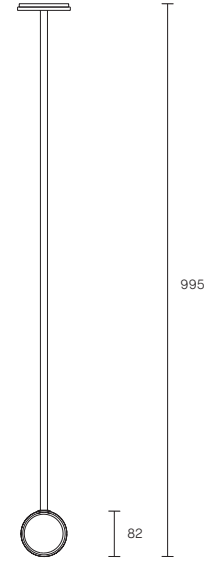

SCANDAL COLLECTION

PENDANT SHORT

SPECIFICATION SHEET

AUSTRALIA / INTERNATIONAL

SA_PS_S_AU_19V2

ABOUT SCANDAL

Scandal is a collection of Pendants and Wall Sconces that casts a slim and finely considered silhouette.

Notable for its barrel-like cuff and inlaid with exquisite Brass, Silver, Rose Gold Mesh or Latte or Navy Leather, Scandal's elongated proportions are capped end-to-end by rounded glass that conceals the light source, exemplifying the quiet brilliance of artisanal glass and metalwork.

LEAD TIME

6 - 8 weeks

LIGHT SOURCE

2 x 12V 7W LED MR16 GU5.3
2700K warm white
1000 total lumen output
Dimmable
Globes included

CUSTOMISATION

Variations to rod length can be specified at time of order placement

INSTALLATION

Supplied with external driver

WEIGHT

6kg

FITTING FINISHES

Brass (shown)
Mid Bronze
Satin Nickel

INLAY

Brass Mesh
Silver Mesh
Rose Gold Mesh (shown)
Latte Leather
Navy Leather

SHADE COLOURS

White Frost (shown)