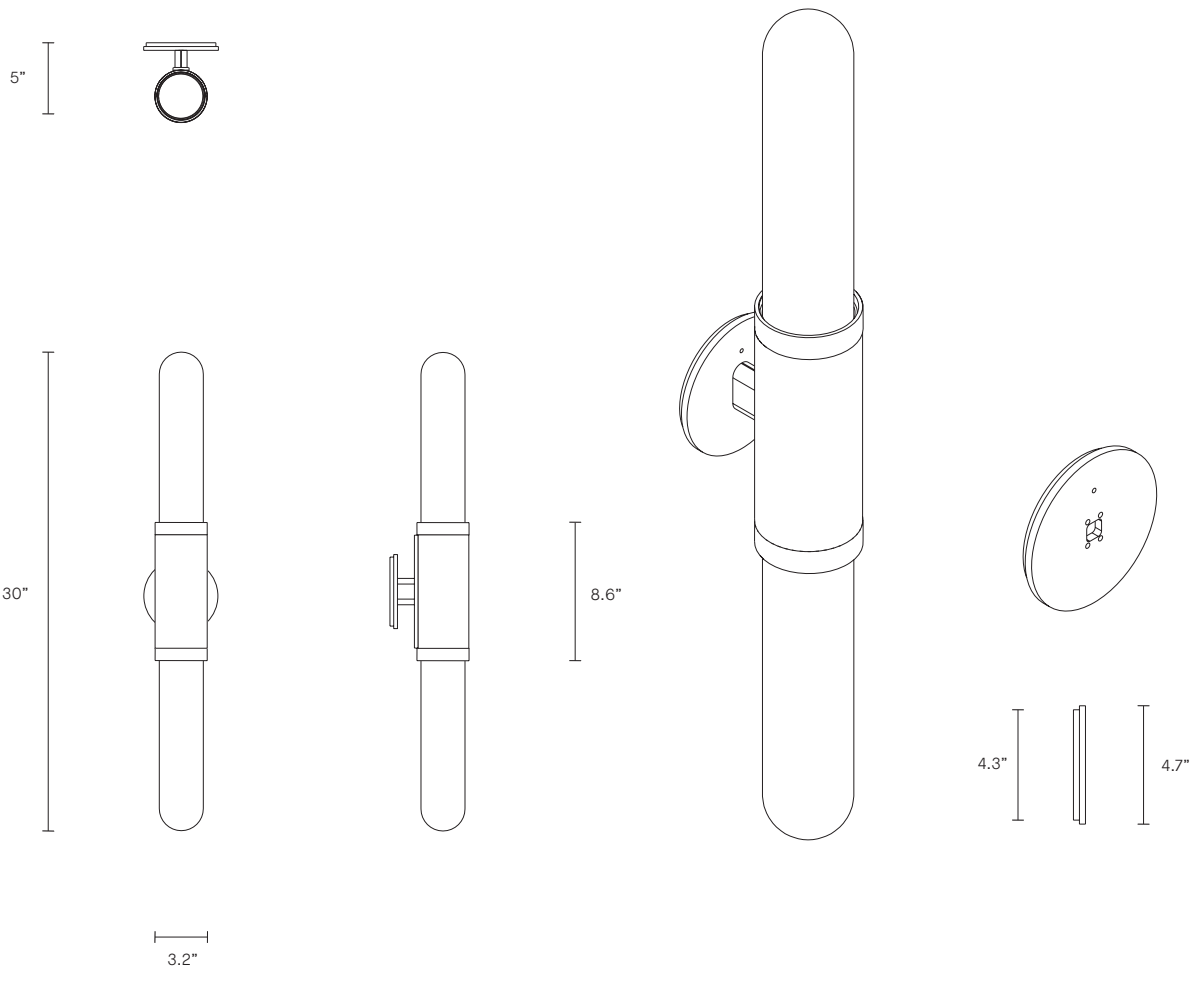

SCANDAL COLLECTION

SHORT WALL SCONCE

UL SPECIFICATION SHEET

NORTH AMERICA

SA_SWS_S_UL_20V1

ABOUT SCANDAL

Scandal is a collection of Pendants and Wall Sconces that casts a slim and finely considered silhouette.

Notable for its barrel-like cuff and inlaid with exquisite Brass, Silver, Rose Gold Mesh or Latte or Navy Leather, Scandal's elongated proportions are capped end-to-end by rounded glass that conceals the light source, exemplifying the quiet brilliance of artisanal glass and metalwork.

LEAD TIME

8 - 10 weeks

LIGHT SOURCE

2 x 12V 7W LED MR16 GU5.3

2700K warm white

860 total lumen output

Dimmable (Luxtron/Diva/CL)

Globes included

INSTALLATION

Supplied with external driver (Hatch RL12-15m-LED transformer)

Supplied with mounting plate to fit 4.0/3.5 Jbox

WEIGHT

10 lb

FITTING FINISHES

Brass (shown)

Mid Bronze

Satin Nickel

INLAY

Brass Mesh

Silver Mesh

Rose Gold Mesh (shown)

Latte Leather

Navy Leather

SHADE COLOURS

Snow (shown)

Clear Fluted

CERTIFICATION

US/ETL/CA

WARRANTY

3 years