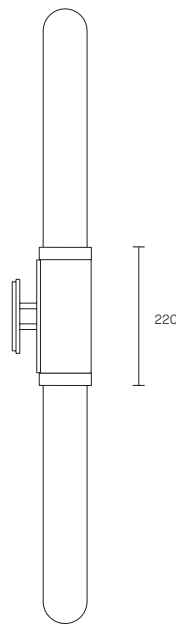

SCANDAL COLLECTION

WALL SCONCE TALL

SPECIFICATION SHEET

AUSTRALIA / INTERNATIONAL

SA_WST_S_AU_19V2

ABOUT SCANDAL

Scandal is a collection of Pendants and Wall Sconces that casts a slim and finely considered silhouette.

Notable for its barrel-like cuff and inlaid with exquisite Brass, Silver, Rose Gold Mesh or Latte or Navy Leather, Scandal's elongated proportions are capped end-to-end by rounded glass that conceals the light source, exemplifying the quiet brilliance of artisanal glass and metalwork.

LEAD TIME

6 - 8 weeks

LIGHT SOURCE

2 x 12V 7W LED MR16 GU5.3

2700K warm white

1000 total lumen output

Dimmable

Globes included

INSTALLATION

Supplied with external driver

WEIGHT

5kg

FITTING FINISHES

Brass (shown)

Mid Bronze

Satin Nickel

INLAY

Brass Mesh

Silver Mesh

Rose Gold Mesh

Latte Leather (shown)

Navy Leather

SHADE COLOURS

White Frost (shown)

Clear Fluted