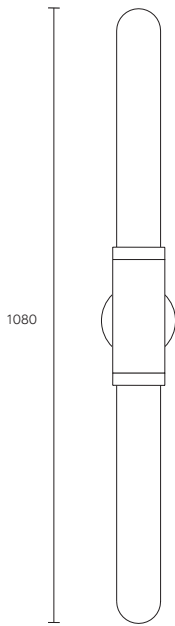

SCANDAL COLLECTION

WALL SCONCE TALL

SPECIFICATION SHEET

AUSTRALIA / INTERNATIONAL

SA_WST_S_AU_19V2

ABOUT SCANDAL

Scandal is a collection of Pendants and Wall Sconces that casts a slim and finely considered silhouette.

Notable for its barrel-like cuff and inlaid with exquisite Brass, Silver, Rose Gold Mesh or Latte or Navy Leather, Scandal's elongated proportions are capped end-to-end by rounded glass that conceals the light source, exemplifying the quiet brilliance of artisanal glass and metalwork.

LEAD TIME

6 - 8 weeks

LIGHT SOURCE

2 x 12V 7W LED MR16 GU5.3

2700K warm white

1000 total lumen output

Dimmable

Globes included

INSTALLATION

Supplied with external driver

WEIGHT

5kg

FITTING FINISHES

Brass (shown)

Mid Bronze

Satin Nickel

INLAY

Brass Mesh

Silver Mesh

Rose Gold Mesh

Latte Leather (shown)

Navy Leather

SHADE COLOURS

White Frost (shown)

Clear Fluted