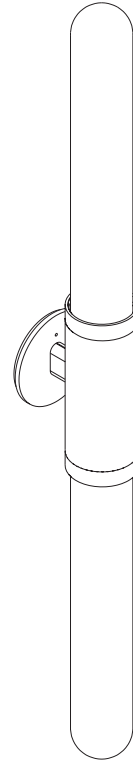

SCANDAL COLLECTION

WALL SCONCE TALL

SPECIFICATION SHEET

AUSTRALIA / INTERNATIONAL

SA_WST_S_AU_19V2

ABOUT SCANDAL

Scandal is a collection of Pendants and Wall Sconces that casts a slim and finely considered silhouette.

Notable for its barrel-like cuff and inlaid with exquisite Brass, Silver, Rose Gold Mesh or Latte or Navy Leather, Scandal's elongated proportions are capped end-to-end by rounded glass that conceals the light source, exemplifying the quiet brilliance of artisanal glass and metalwork.

LEAD TIME

6 - 8 weeks

LIGHT SOURCE

2 x 12V 7W LED MR16 GU5.3

2700K warm white

1000 total lumen output

Dimmable

Globes included

INSTALLATION

Supplied with external driver

WEIGHT

5kg

FITTING FINISHES

Brass (shown)

Mid Bronze

Satin Nickel

INLAY

Brass Mesh

Silver Mesh

Rose Gold Mesh

Latte Leather (shown)

Navy Leather

SHADE COLOURS

White Frost (shown)

Clear Fluted