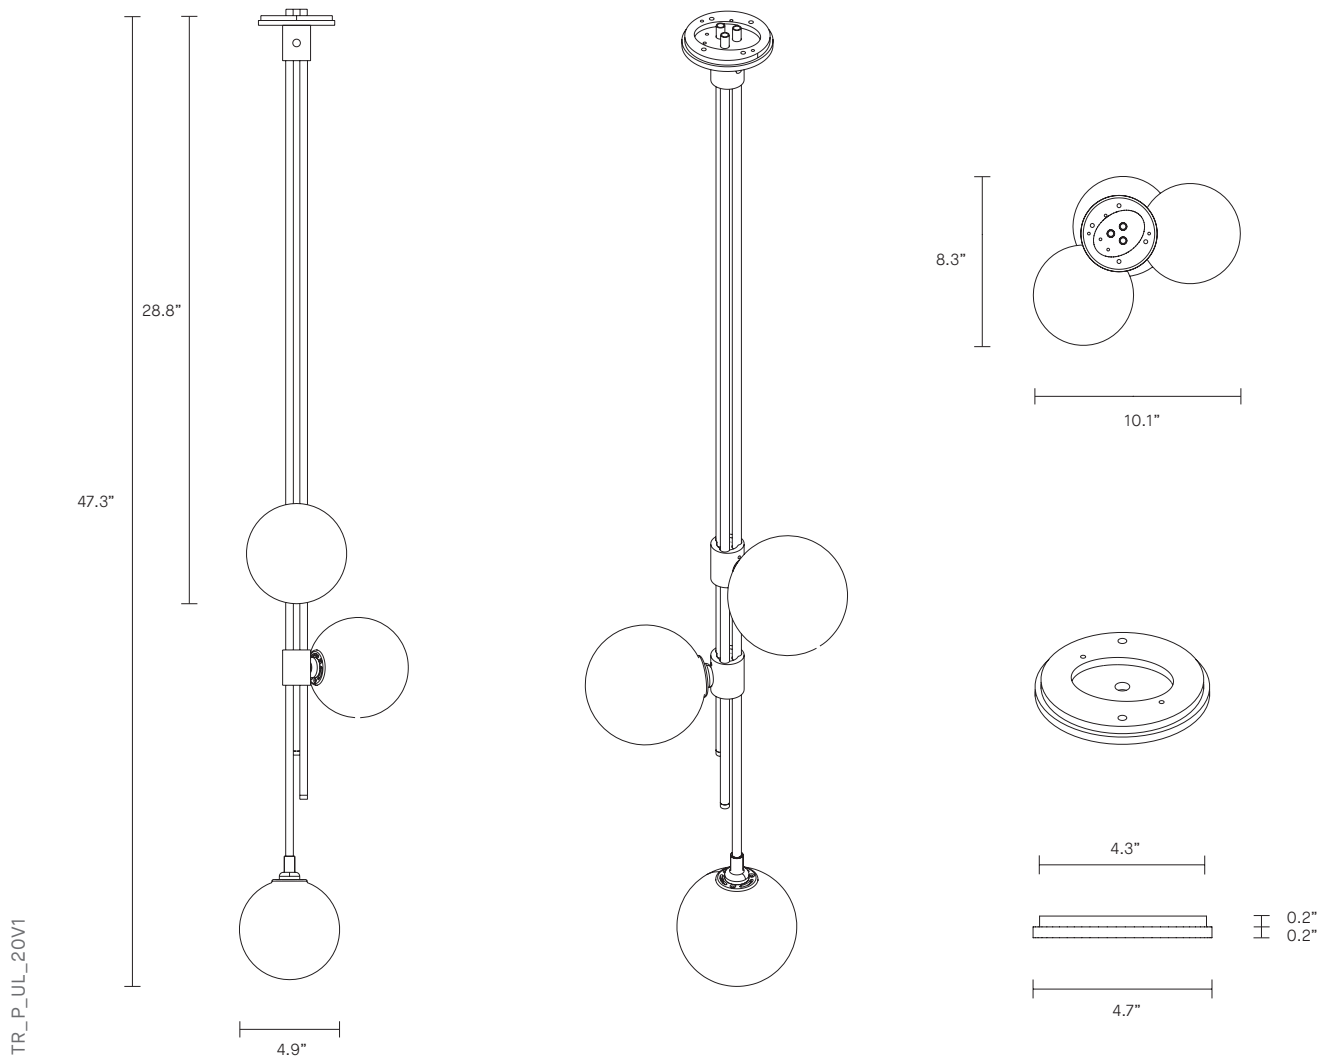

TRIOLOGY COLLECTION

PENDANT

UL SPECIFICATION SHEET

NORTH AMERICA

ABOUT TRIOLOGY

Trilogy collection exemplifies contemporary sophistication of yesteryear drawing from art deco imaginings with staggered rods and jewel like cuff detailing and a trio of mouthblown orbs.

Available in wall sconce and pendant options.

LEAD TIME

8 - 10 weeks

LIGHT SOURCE

3 x 12V G4 2W LED bipin
3000K warm white
630 total lumen output
Dimmable (Luxtron/Diva/CL)
Globes included

INSTALLATION

Supplied with external driver
and mounting plate to fit
4.0/3.5 Jbox

CUSTOMISATION

Standard drop length up to 47".
Additional charge will apply
for longer drop lengths, price
upon request.
Variations to rod length can
be specified at time of order
placement

FITTING FINISHES

Brass (shown)
Mid Bronze
Satin Nickel

SHADE COLOURS

Fizi
Scandi (shown)
Spoti Black
Spoti White
Drunken Emerald

WEIGHT

18.5 lb

CERTIFICATION

US/ETL/CA

WARRANTY

3 years