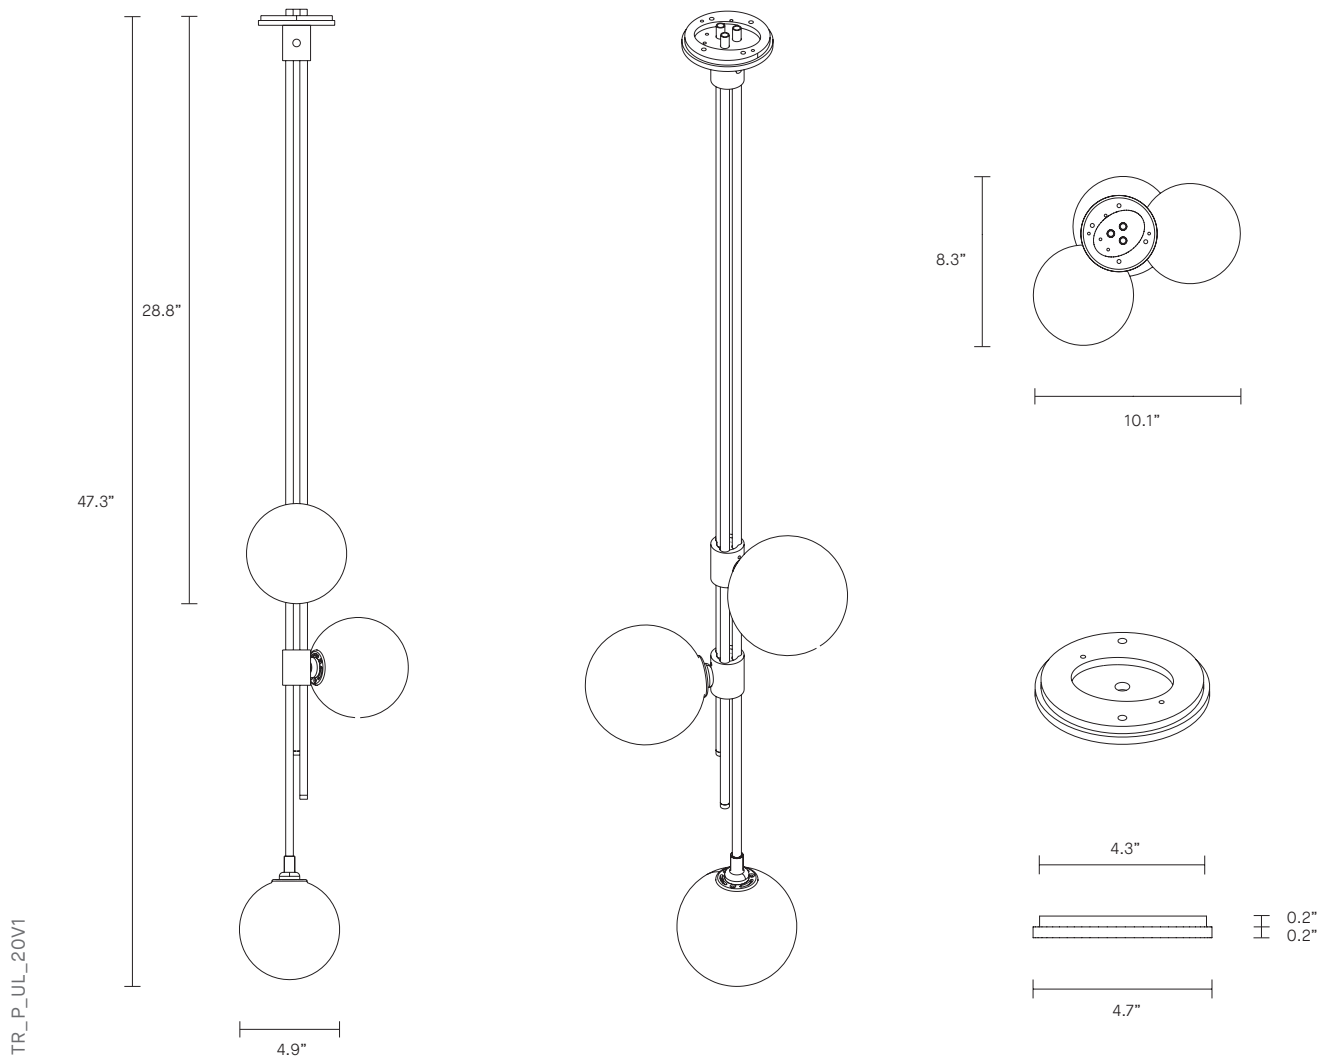

TRILOGY COLLECTION

PENDANT

UL SPECIFICATION SHEET

NORTH AMERICA

ABOUT TRILOGY

Trilogy collection exemplifies contemporary sophistication of yesteryear drawing from art deco imaginings with staggered rods and jewel like cuff detailing and a trio of mouthblown orbs.

Available in wall sconce and pendant options.

LEAD TIME

8 - 10 weeks

LIGHT SOURCE

3 x 12V G4 2W LED bipin
3000K warm white
630 total lumen output
Dimmable (Luxtron/Diva/CL)
Globes included

INSTALLATION

Supplied with external driver
and mounting plate to fit
4.0/3.5 Jbox

CUSTOMISATION

Standard drop length up to 47".
Additional charge will apply
for longer drop lengths, price
upon request.
Variations to rod length can
be specified at time of order
placement

FITTING FINISHES

Brass
Mid Bronze (shown)
Satin Nickel

SHADE COLOURS

Fizi (shown)
Scandi
Spoti Black
Spoti White
Drunken Emerald

WEIGHT

18.5 lb

CERTIFICATION

US/ETL/CA

WARRANTY

3 years