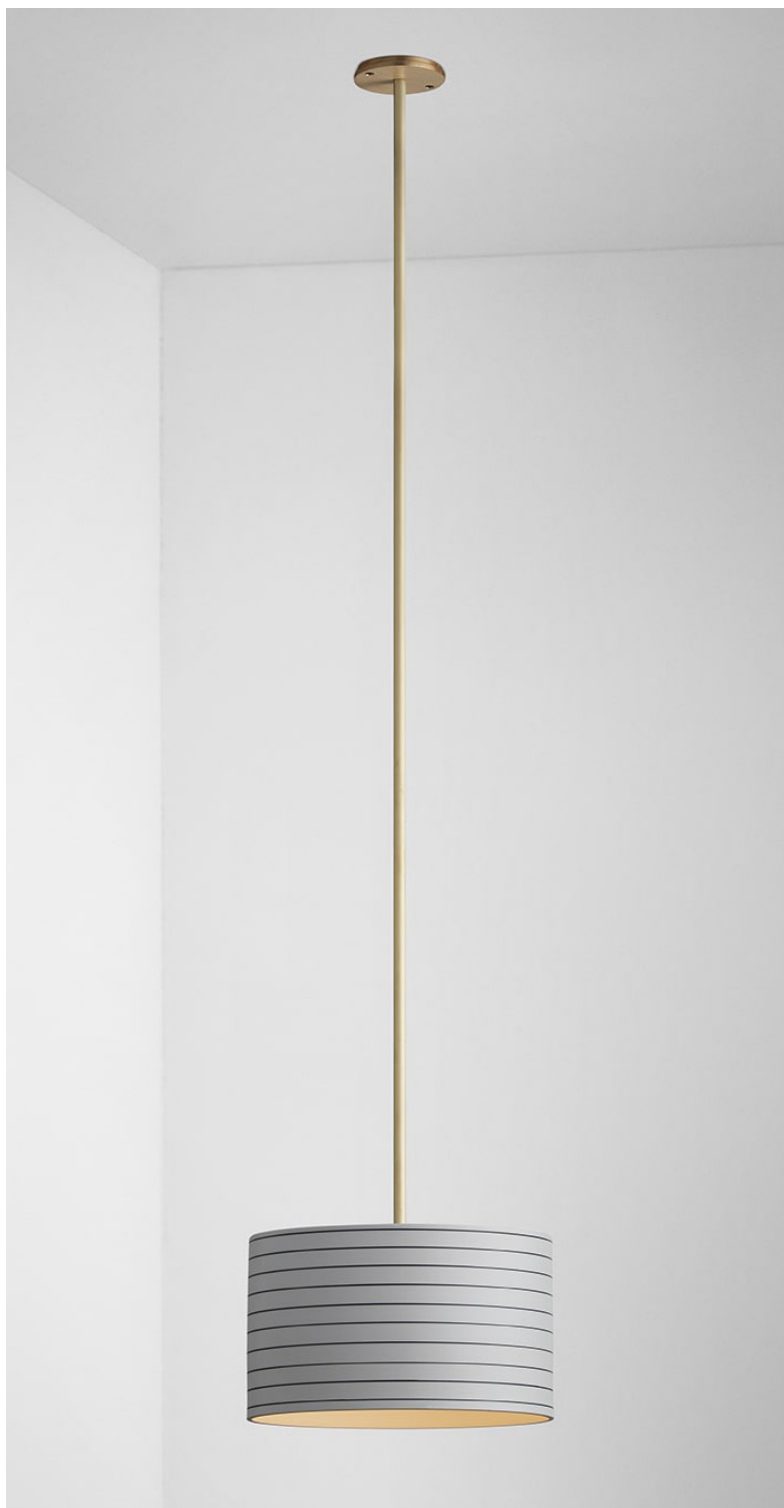

BANDED COLLECTION
PENDANT

SPECIFICATION SHEET
NORTH AMERICA

ARTICOLO

BANDED COLLECTION

PENDANT

SPECIFICATION SHEET

NORTH AMERICA

BA_P_UL_21V2

ABOUT BANDED

Banded sees Articolo marry its contemporary design philosophy with centuries-old Japanese artisanship.

Each shade is produced by hand in Arita, Japan; a town famed for its porcelain and hand-painted finishes for over 200 years.

These superb art forms feature a custom designed light source, tirelessly perfected for the ultimate luminescent glow.

LEAD TIME

8 - 10 weeks

LIGHT SOURCE

12V 3.8W LED board

3000K warm white

300 lumens

Dimmable (upon request)

3.94" (100mm).

WEIGHT

11.5 lb

FITTING FINISHES

Brass

Mid Bronze

Satin Nickel

Black Electroplate