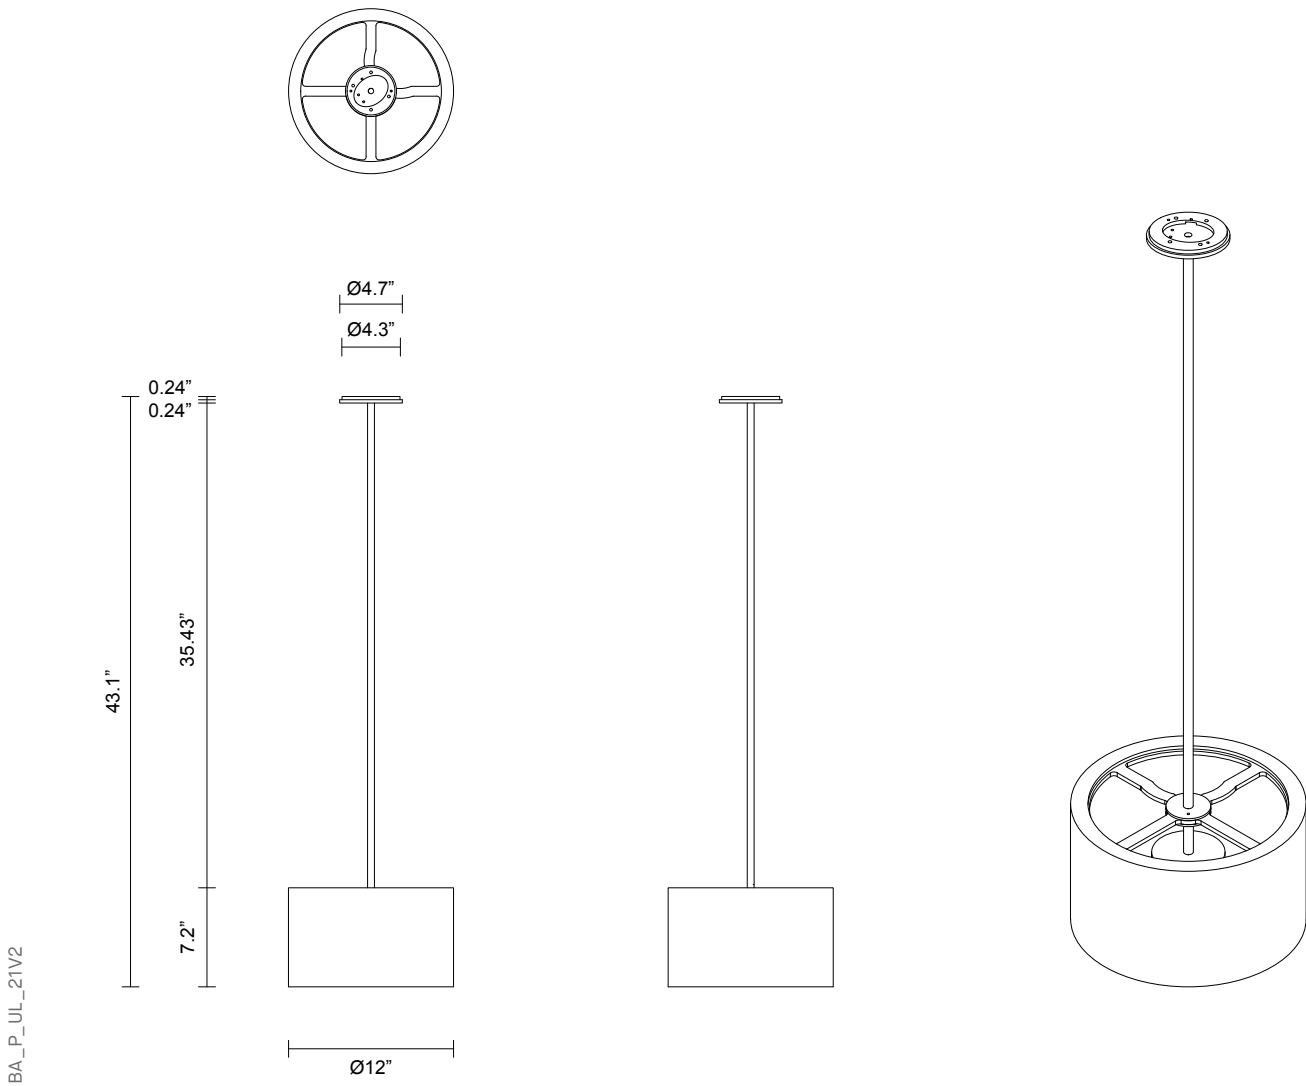

BANDED COLLECTION

PENDANT

SPECIFICATION SHEET

NORTH AMERICA

BA_P_UL_21V2

ABOUT BANDED

Banded sees Articolo marry its contemporary design philosophy with centuries-old Japanese artisanship.

Each shade is produced by hand in Arita, Japan; a town famed for its porcelain and hand-painted finishes for over 200 years.

These superb art forms feature a custom designed light source, tirelessly perfected for the ultimate luminescent glow.

LEAD TIME

8 - 10 weeks

LIGHT SOURCE

12V 3.8W LED board

3000K warm white

300 lumens

Dimmable (upon request)

INSTALLATION

Supplied with external driver

and mounting plate to fit

4.0/3.5 Jbox

ROD LENGTH

Rod lengths range between

15.75" (400mm) - 63"

(1600mm), in increments of

3.94" (100mm).

WEIGHT

11.5 lb

FITTING FINISHES

Brass

Mid Bronze

Satin Nickel

Black Electroplate

SHADE COLOURS

Striped

Black and White

CERTIFICATION

US/ETL/CA

WARRANTY

3 years