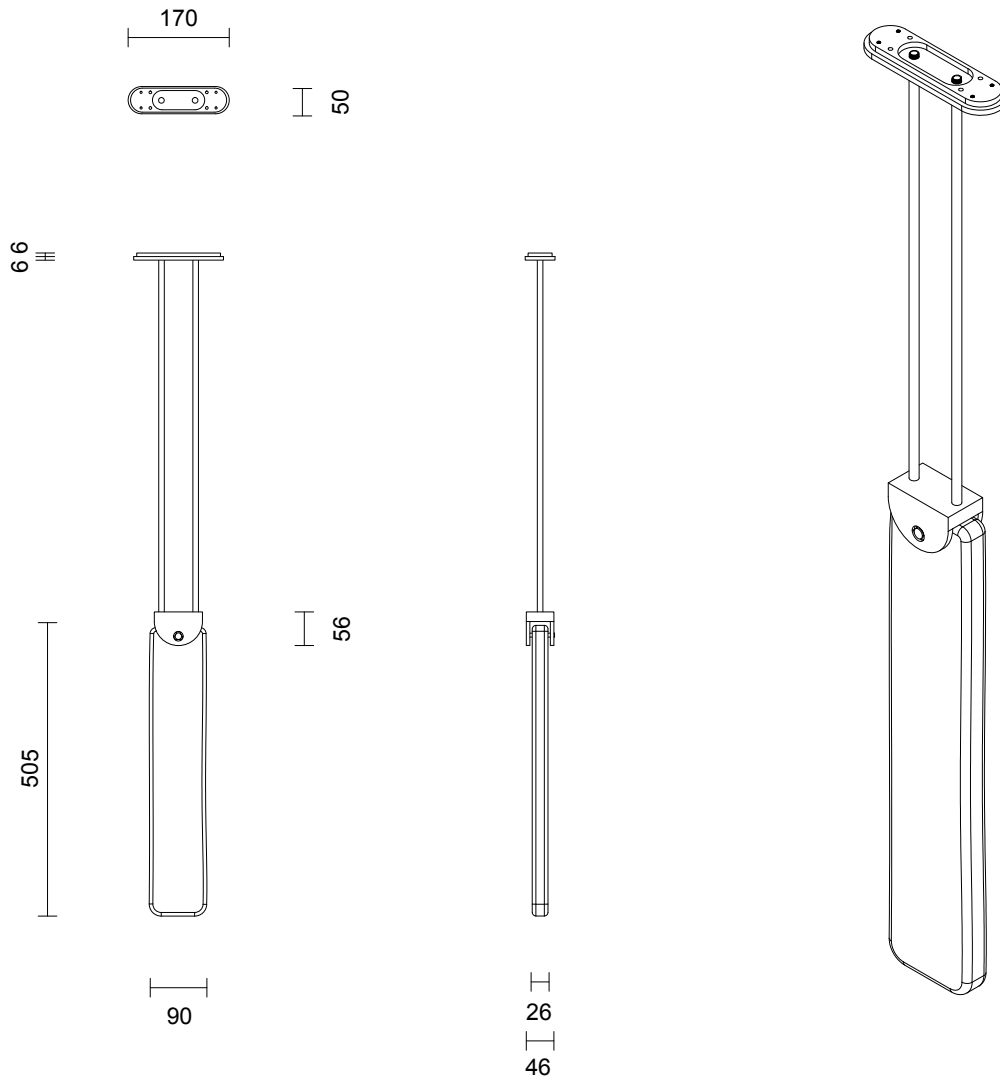

FIZI COLLECTION

SLAB PENDANT

SPECIFICATION SHEET

AUSTRALIA / INTERNATIONAL

SL_P_AU_21V2

ABOUT FIZI SLAB

The Fizi Slab embodies Sculptural light Art. Dramatic elongated effervescence suspended within a solid glass sculptural form. Breathtaking in its unique and organic beauty. Wall and ceiling jewellery enchanting any space.

LEAD TIME

6 - 8 weeks

LIGHT SOURCE

24V 1.8W LED strip
3000k warm white
80 lumens

INSTALLATION

Supplied with external driver

CUSTOMISATION

Variations to rod length can be specified at time of order placement

Standard drop length up to 1200mm. Additional charge will apply for longer drop lengths, price upon request.

WEIGHT

5kg

FITTING FINISH

Brass
Mid Bronze
Satin Nickel
Black Electroplate

SHADE COLOURS

Fizi
Grey
Drunken Emerald
Tea
Ocean

CERTIFICATION

CE/AU

WARRANTY

3 years