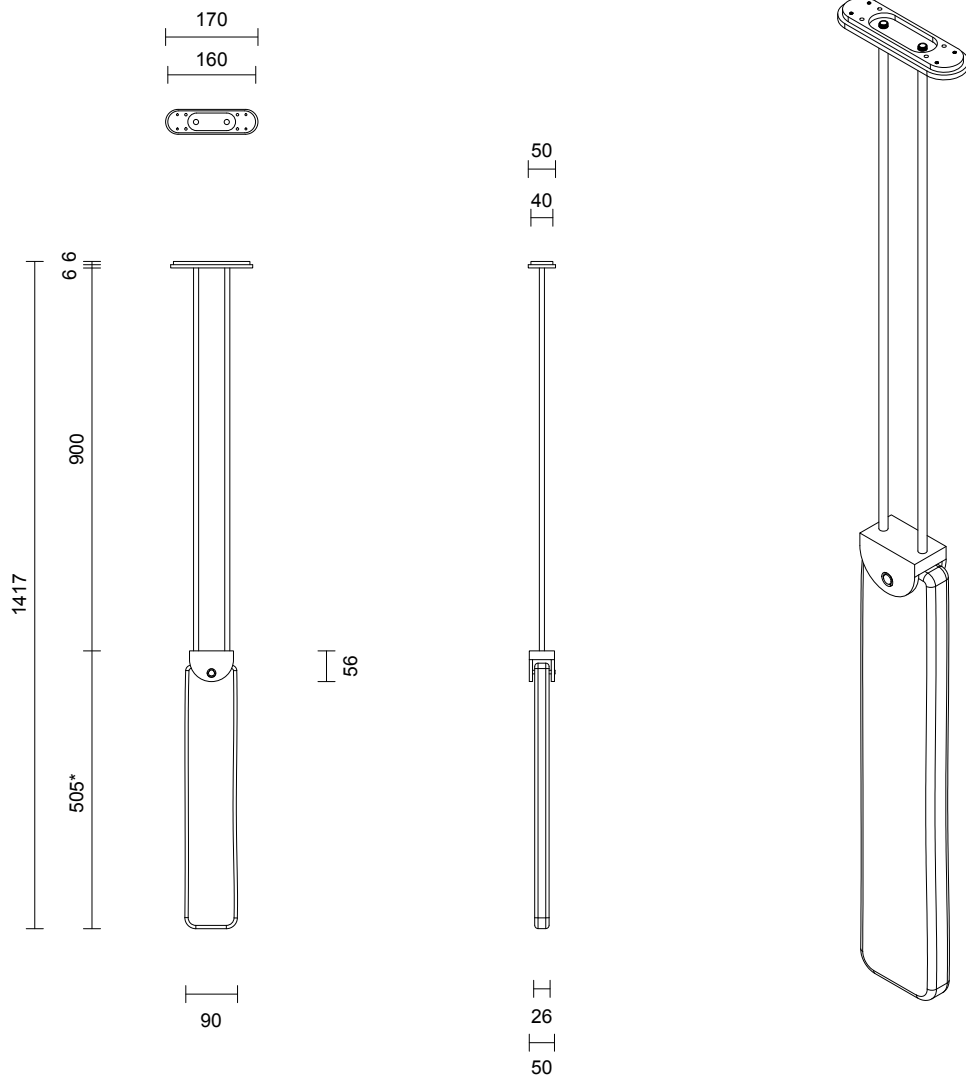

FIZI COLLECTION
SLAB PENDANT

SPECIFICATION SHEET
AUSTRALIA / INTERNATIONAL

SL_P_AU_21V8

ABOUT FIZI SLAB

The Fizi Slab embodies Sculptural light Art. Dramatic elongated effervescence suspended within a solid glass sculptural form. Breathtaking in its unique and organic beauty. Wall and ceiling jewellery enchanting any space.

*** PLEASE NOTE**

Shade dimensions inclusive of overall height may vary marginally due to the nature of mouth blown glass.

LEAD TIME

6 - 8 weeks

LIGHT SOURCE

4.25W CC LED Board 0.5A
2700k warm white
400 lumens
Dimmable

INSTALLATION

Supplied with external driver

ROD LENGTH

Rod lengths range between 600mm - 1300mm, in increments of 100mm.

WEIGHT

5kg

FITTING FINISHES

Brass
Mid Bronze
Satin Nickel
Black Electroplate