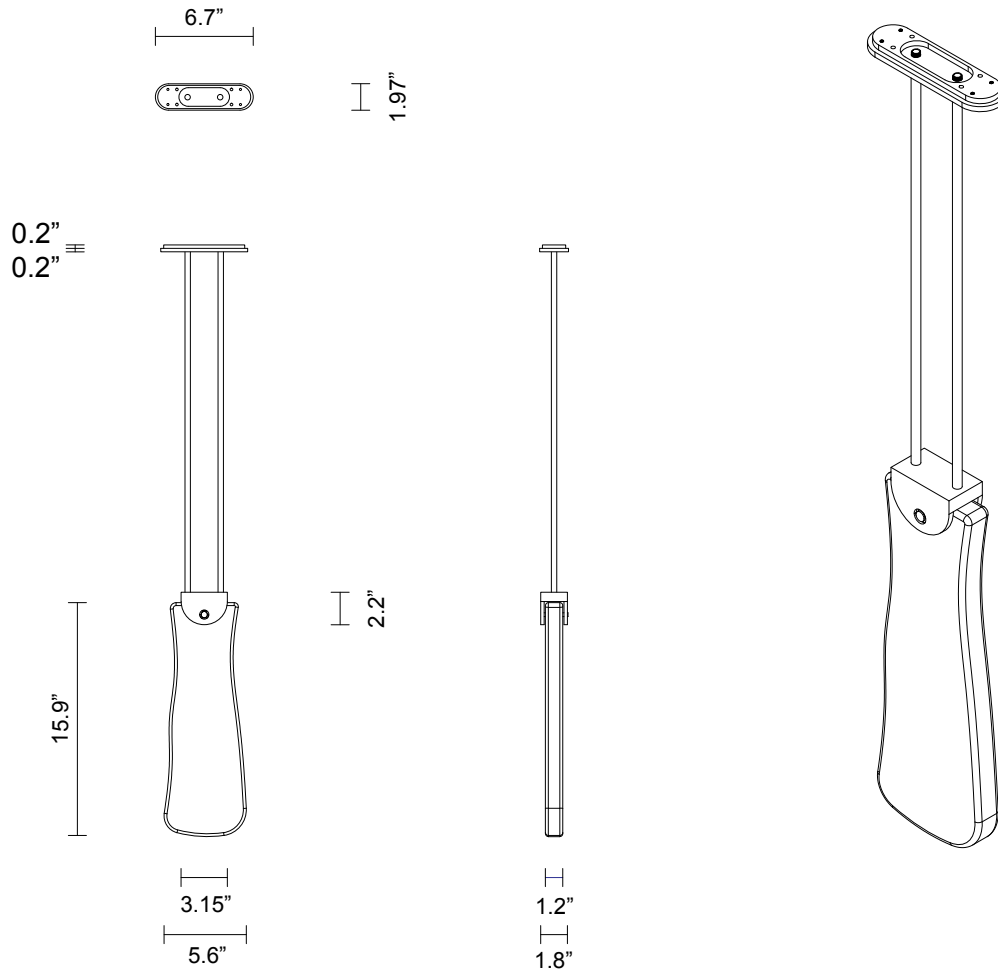

FIZI COLLECTION

SLAB PENDANT

SPECIFICATION SHEET

NORTH AMERICA

SL_P_UL_21V1

ABOUT FIZI SLAB

The Fizi Slab embodies Sculptural light Art. Dramatic elongated effervescence suspended within a solid glass sculptural form. Breathtaking in its unique and organic beauty. Wall and ceiling jewellery enchanting any space.

LEAD TIME

8 - 10 weeks

LIGHT SOURCE

24V 1.8W LED strip
3000k warm white
80 lumens

INSTALLATION

Supplied with external driver and mounting plate to fit 4.0/3.5 Jbox

CUSTOMISATION

Standard drop length up to 47". Additional charge will apply for longer drop lengths, price upon request.

WEIGHT

11.5 lb

FITTING FINISH

Brass
Mid Bronze
Satin Nickel
Black Electroplate

SHADE COLOURS

Fizi
Grey
Drunken Emerald
Tea
Ocean

CERTIFICATION

US/ETL/CA