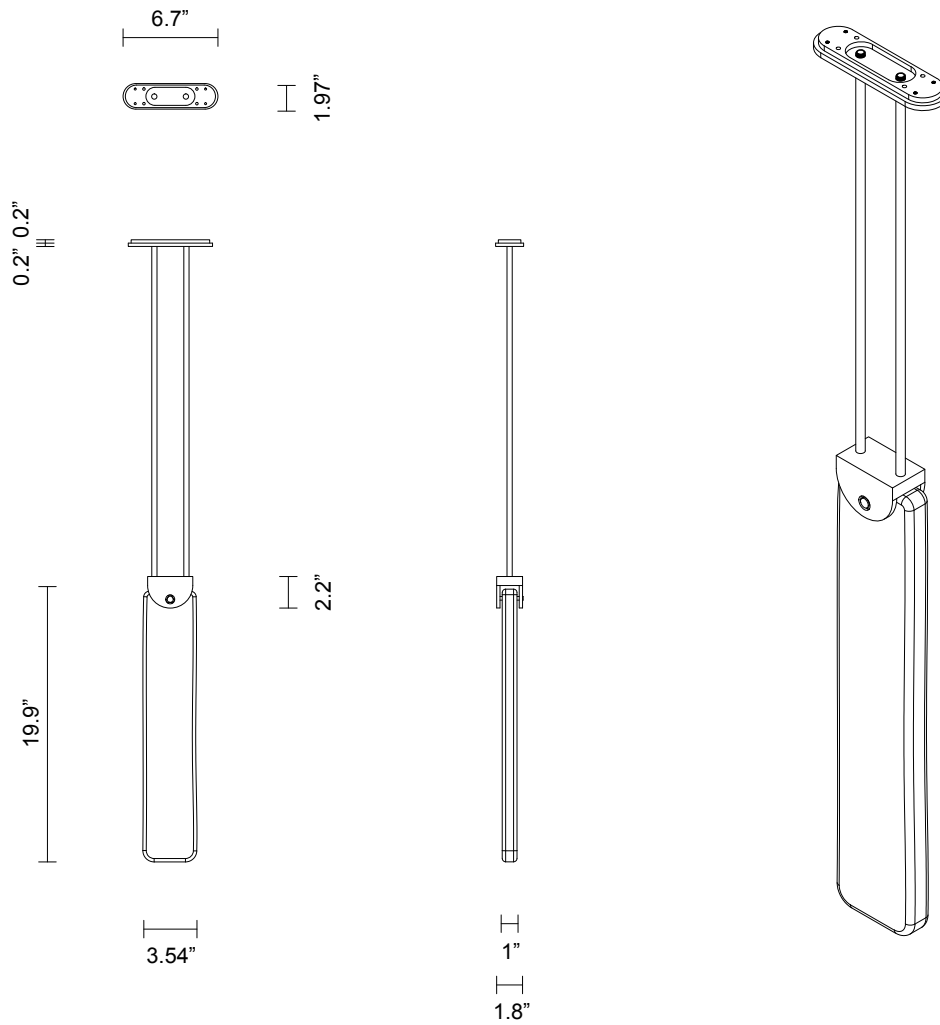

FIZI COLLECTION

SLAB PENDANT

SPECIFICATION SHEET

NORTH AMERICA

SL_P_UL_21V2

ABOUT FIZI SLAB

The Fizi Slab embodies Sculptural light Art. Dramatic elongated effervescence suspended within a solid glass sculptural form. Breathtaking in its unique and organic beauty. Wall and ceiling jewellery enchanting any space.

LEAD TIME

8 - 10 weeks

LIGHT SOURCE

24V 1.8W LED strip
3000k warm white
80 lumens

INSTALLATION

Supplied with external driver and mounting plate to fit 4.0/3.5 Jbox

CUSTOMISATION

Standard drop length up to 47". Additional charge will apply for longer drop lengths, price upon request.

WEIGHT

11.5 lb

FITTING FINISH

Brass
Mid Bronze
Satin Nickel
Black Electroplate

SHADE COLOURS

Fizi
Grey
Drunken Emerald
Tea
Ocean

CERTIFICATION

US/ETL/CA