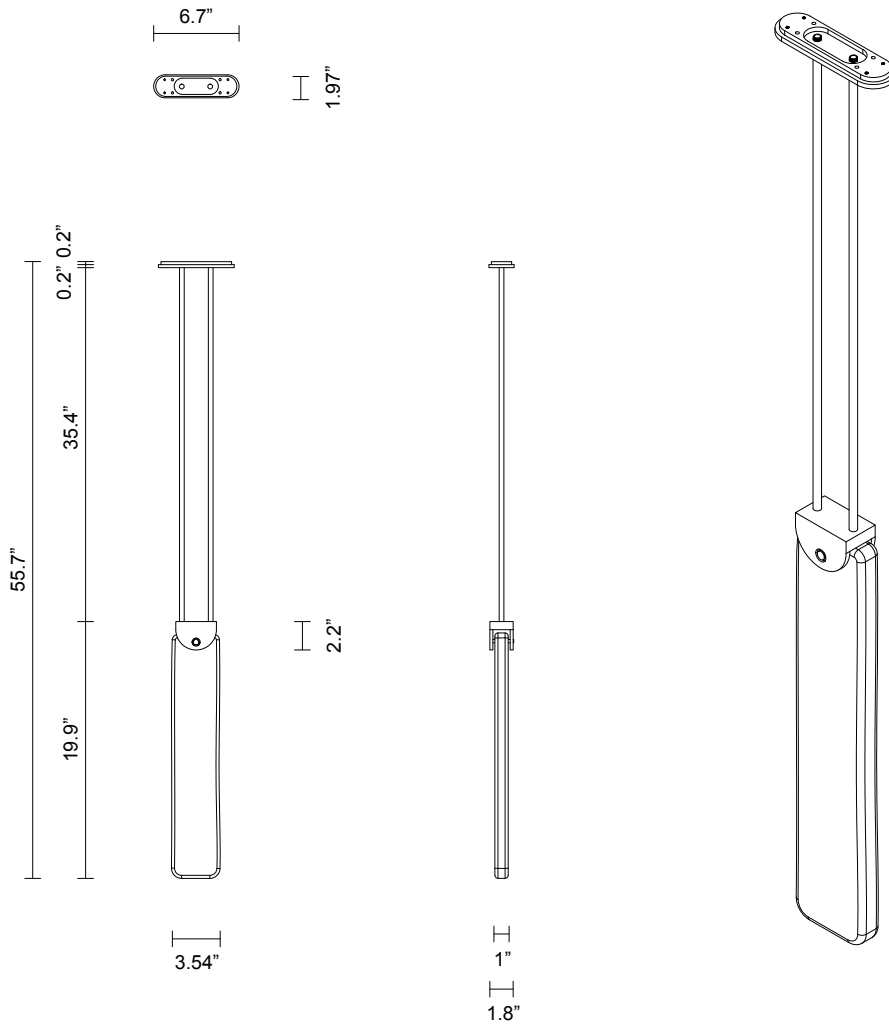

FIZI COLLECTION

SLAB PENDANT

SPECIFICATION SHEET

NORTH AMERICA

SL_P_UL_21V4

ABOUT FIZI SLAB

The Fizi Slab embodies Sculptural light Art. Dramatic elongated effervescence suspended within a solid glass sculptural form. Breathtaking in its unique and organic beauty. Wall and ceiling jewellery enchanting any space.

LEAD TIME

8 - 10 weeks

LIGHT SOURCE

24V 1.8W LED strip
3000k warm white
80 lumens

INSTALLATION

Supplied with external driver and mounting plate to fit 4.0/3.5 Jbox

CUSTOMISATION

Standard drop length up to 47". Additional charge will apply for longer drop lengths, price upon request.

WEIGHT

11.5 lb

FITTING FINISH

Brass
Mid Bronze
Satin Nickel
Black Electroplate

SHADE COLOURS

Fizi
Grey
Drunken Emerald
Tea
Abyss

CERTIFICATION

US/ETL/CA