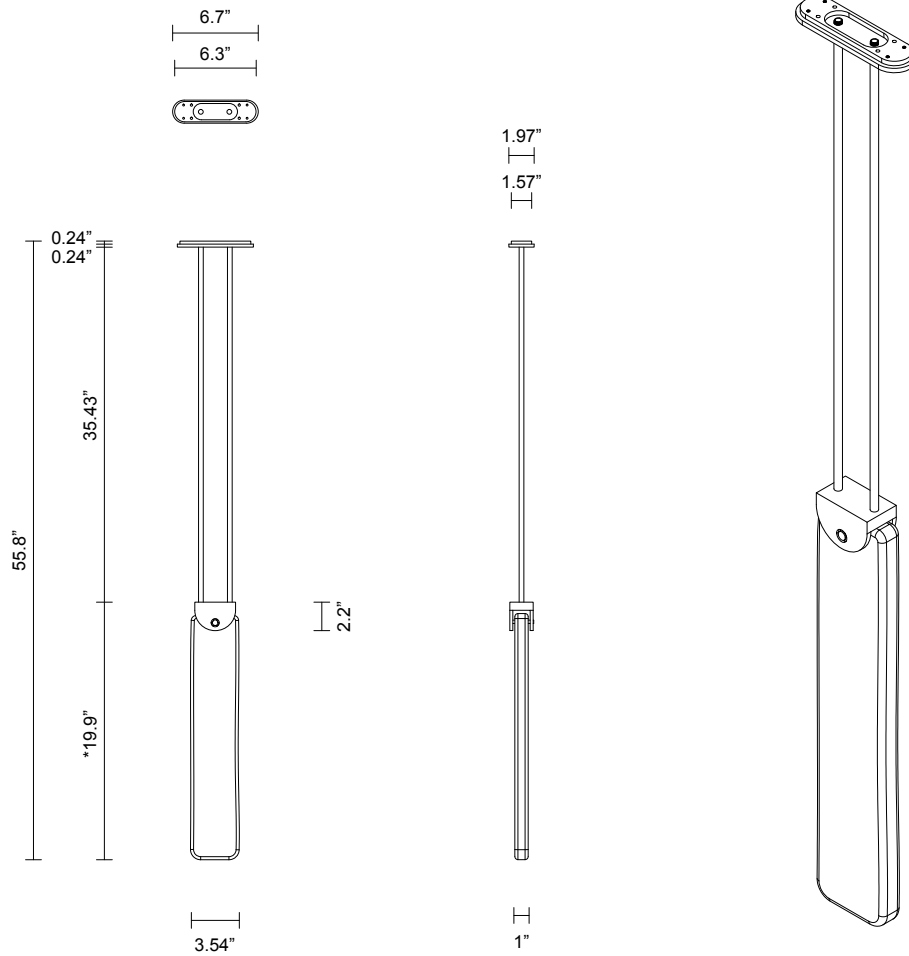

FIZI COLLECTION

SLAB PENDANT

SPECIFICATION SHEET

NORTH AMERICA

SL_P_UL_21V7

ABOUT FIZI SLAB

The Fizi Slab embodies Sculptural light Art. Dramatic elongated effervescence suspended within a solid glass sculptural form. Breathtaking in its unique and organic beauty. Wall and ceiling jewellery enchanting any space.

* PLEASE NOTE

Shade dimensions inclusive of overall height may vary marginally due to the nature of mouth blown glass.

LEAD TIME

8 - 10 weeks

LIGHT SOURCE

4.25W CC LED Board 0.5A
2700k warm white
400 lumens
Dimmable

INSTALLATION

Supplied with external driver and mounting plate to fit 4.0/3.5 Jbox

ROD LENGTH

Rod lengths range between 23.6" (600mm) - 51.2" (1300mm), in increments of 3.94" (100mm).

WEIGHT

11.5 lb

FITTING FINISHES