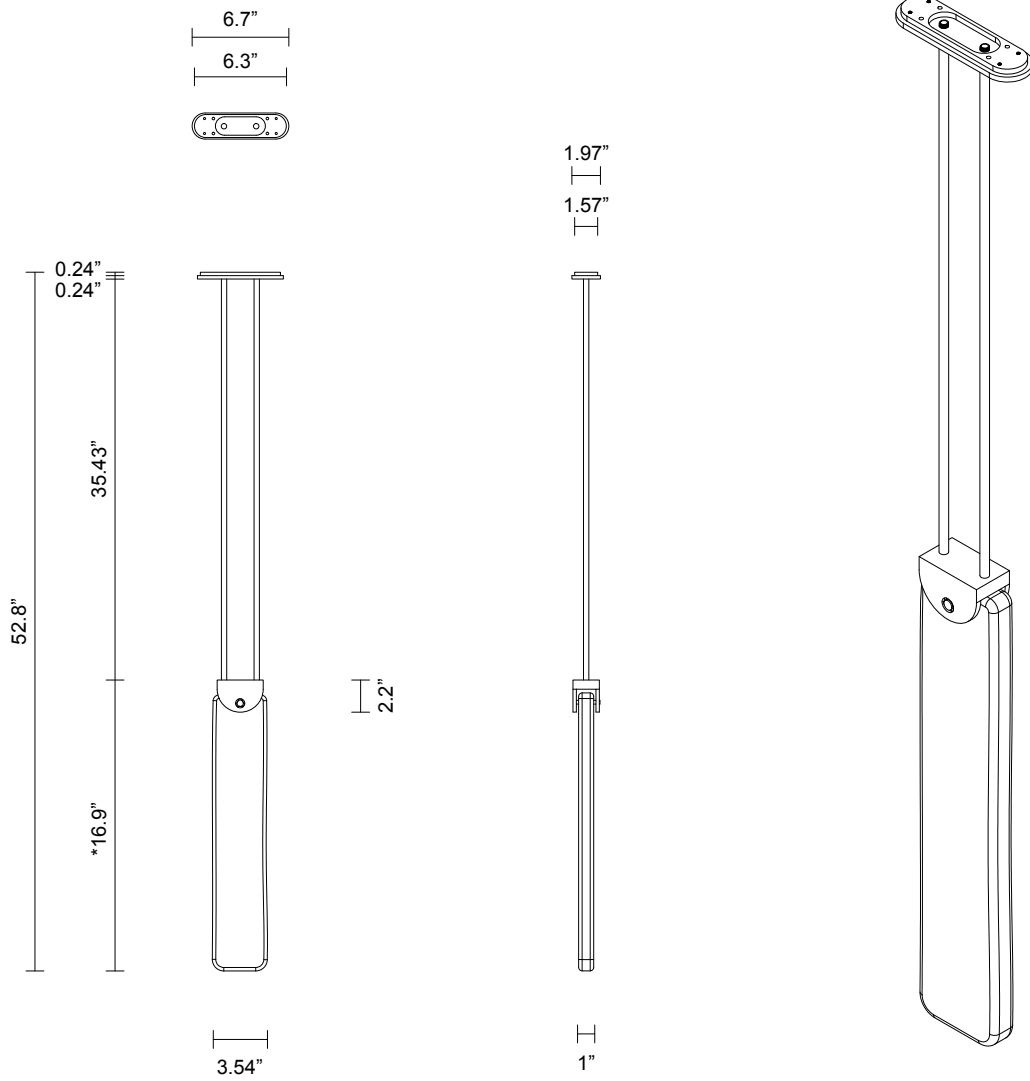

FIZI COLLECTION

SLAB PENDANT

SPECIFICATION SHEET

NORTH AMERICA

SL_P_UL_21V8

ABOUT FIZI SLAB

The Fizi Slab embodies Sculptural light Art. Dramatic elongated effervescence suspended within a solid glass sculptural form. Breathtaking in its unique and organic beauty. Wall and ceiling jewellery enchanting any space.

* PLEASE NOTE

Shade dimensions inclusive of overall height may vary marginally due to the nature of mouth blown glass.

LEAD TIME

8 - 10 weeks

LIGHT SOURCE

4.25W CC LED Board 0.5A
2700k warm white
400 lumens
Dimmable

INSTALLATION

Supplied with external driver and mounting plate to fit 4.0/3.5 Jbox

ROD LENGTH

Rod lengths range between 23.6" (600mm) - 51.2" (1300mm), in increments of 3.94" (100mm).

WEIGHT

11.5 lb

FITTING FINISHES