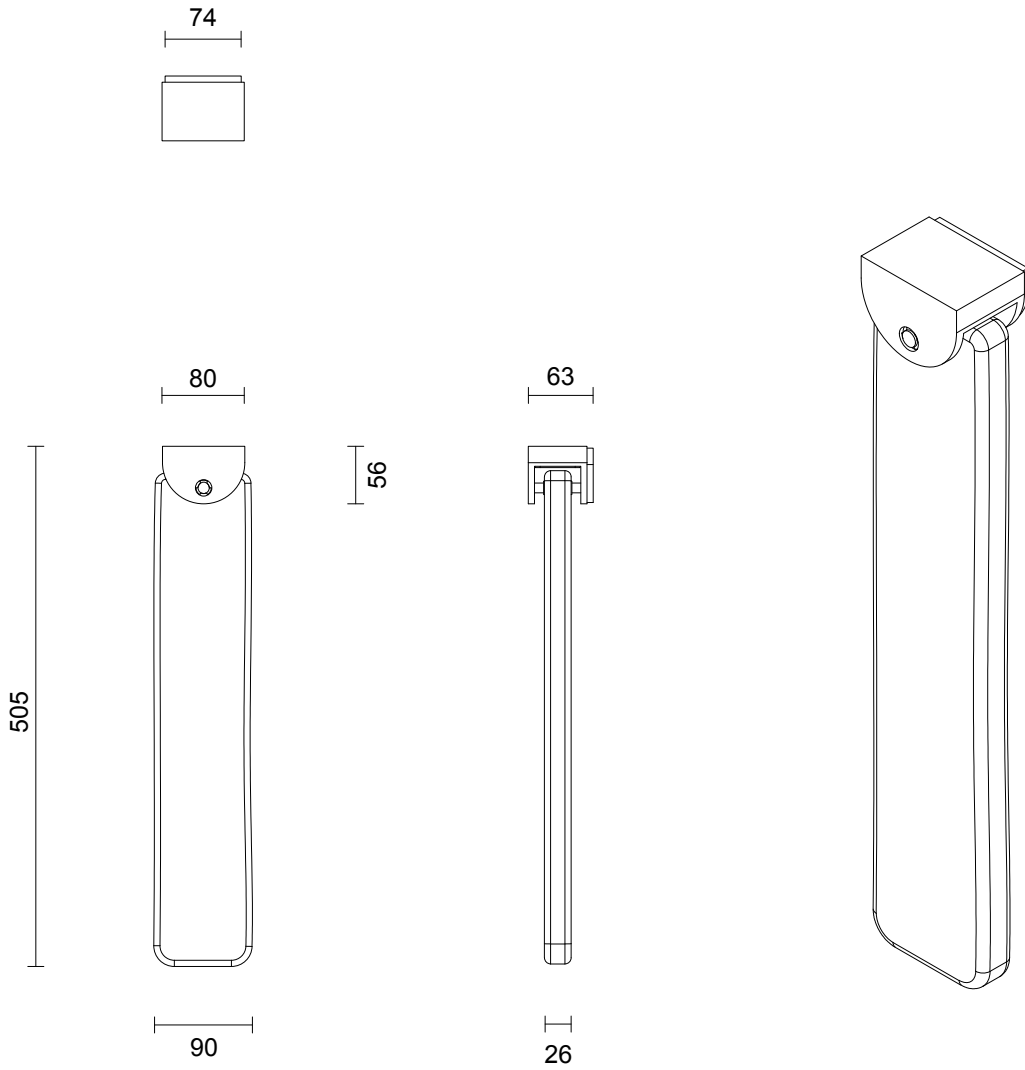

FIZI COLLECTION

SLAB WALL SCONCE

SPECIFICATION SHEET

AUSTRALIA / INTERNATIONAL

FI_SWS_AU_21V2

ABOUT FIZI SLAB

The Fizi Slab embodies Sculptural light Art. Dramatic elongated effervescence suspended within a solid glass sculptural form. Breathtaking in its unique and organic beauty. Wall and ceiling jewellery enchanting any space.

LEAD TIME

6 - 8 weeks

LIGHT SOURCE

24V 1.8W LED strip
3000k warm white
80 lumens

INSTALLATION

Supplied with external driver

WEIGHT

5kg