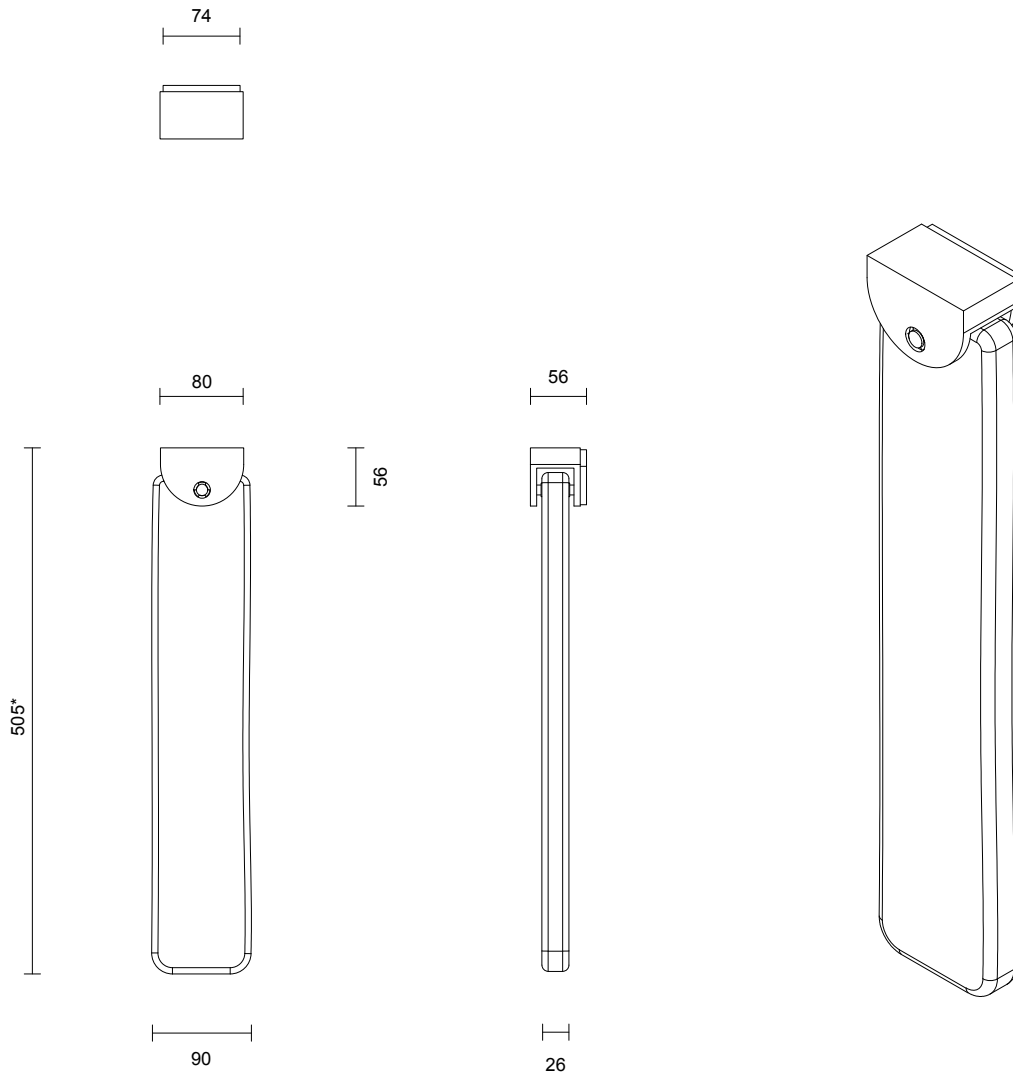

FIZI COLLECTION

SLAB WALL SCONCE

SPECIFICATION SHEET

AUSTRALIA / INTERNATIONAL

FL_SWS_AU_21V8

ABOUT FIZI SLAB

The Fizi Slab embodies Sculptural light Art. Dramatic elongated effervescence suspended within a solid glass sculptural form. Breathtaking in its unique and organic beauty. Wall and ceiling jewellery enchanting any space.

* PLEASE NOTE

Shade dimensions inclusive of overall height may vary marginally due to the nature of mouth blown glass.

LEAD TIME

6 - 8 weeks

LIGHT SOURCE

4.25W CC LED Board 0.5A
2700k warm white
400 lumens
Dimmable

INSTALLATION

Supplied with external driver

WEIGHT

5kg

FITTING FINISH

Brass
Mid Bronze
Satin Nickel
Black Electroplate

SHADE COLOURS

Fizi
Grey
Drunken Emerald
Tea
Abyss

CERTIFICATION

CE/AU

WARRANTY

3 years