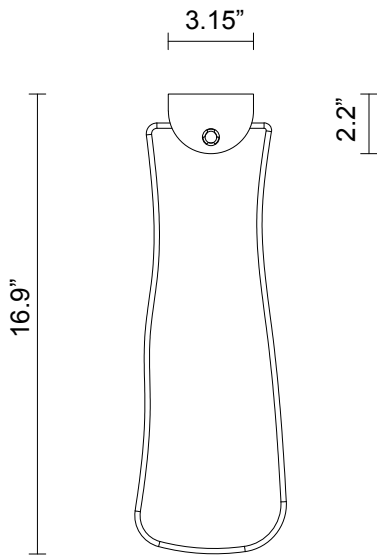

FIZI COLLECTION

SLAB WALL SCONCE

SPECIFICATION SHEET

NORTH AMERICA

FI_SWS_UL_21V1

ABOUT FIZI SLAB

The Fizi Slab embodies Sculptural light Art. Dramatic elongated effervescence suspended within a solid glass sculptural form. Breathtaking in its unique and organic beauty. Wall and ceiling jewellery enchanting any space.

LEAD TIME

8 - 10 weeks

LIGHT SOURCE

24V 1.8W LED strip
3000k warm white
80 lumens

INSTALLATION

Supplied with external driver
and mounting plate to fit
4.0/3.5 Jbox

WEIGHT

11.5 lb