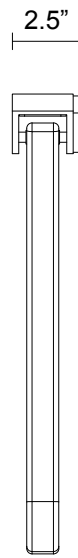

FIZI COLLECTION

SLAB WALL SCONCE

SPECIFICATION SHEET

NORTH AMERICA

FI_SWS_UL_21V1

ABOUT FIZI SLAB

The Fizi Slab embodies Sculptural light Art. Dramatic elongated effervescence suspended within a solid glass sculptural form. Breathtaking in its unique and organic beauty. Wall and ceiling jewellery enchanting any space.

LEAD TIME

8 - 10 weeks

LIGHT SOURCE

24V 1.8W LED strip
3000k warm white
80 lumens

INSTALLATION

Supplied with external driver
and mounting plate to fit
4.0/3.5 Jbox

WEIGHT

11.5 lb

FITTING FINISH

Brass
Mid Bronze
Satin Nickel
Black Electroplate

SHADE COLOURS

Fizi
Grey
Drunken Emerald
Tea
Ocean

CERTIFICATION

US/ETL/CA

WARRANTY

3 years