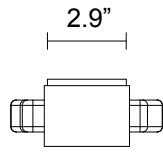

FIZI COLLECTION

SLAB WALL SCONCE

SPECIFICATION SHEET

NORTH AMERICA

FI_SWS_UL_21V1

ABOUT FIZI SLAB

The Fizi Slab embodies Sculptural light Art. Dramatic elongated effervescence suspended within a solid glass sculptural form. Breathtaking in its unique and organic beauty. Wall and ceiling jewellery enchanting any space.

LEAD TIME

8 - 10 weeks

LIGHT SOURCE

24V 1.8W LED strip
3000k warm white
80 lumens

INSTALLATION

Supplied with external driver
and mounting plate to fit
4.0/3.5 Jbox

WEIGHT

11.5 lb

FITTING FINISH

Brass
Mid Bronze
Satin Nickel
Black Electroplate

SHADE COLOURS

Fizi
Grey
Drunken Emerald
Tea
Ocean

CERTIFICATION

US/ETL/CA

WARRANTY

3 years