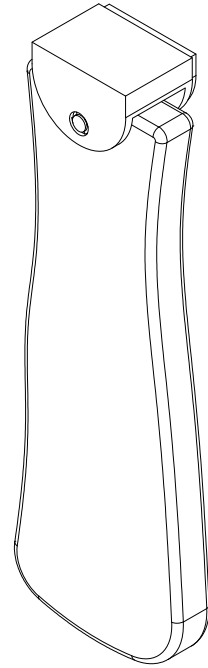

FIZI COLLECTION

SLAB WALL SCONCE

SPECIFICATION SHEET

NORTH AMERICA

FI_SWS_UL_21V1

ABOUT FIZI SLAB

The Fizi Slab embodies Sculptural light Art. Dramatic elongated effervescence suspended within a solid glass sculptural form. Breathtaking in its unique and organic beauty. Wall and ceiling jewellery enchanting any space.

LEAD TIME

8 - 10 weeks

LIGHT SOURCE

24V 1.8W LED strip
3000k warm white
80 lumens

INSTALLATION

Supplied with external driver
and mounting plate to fit
4.0/3.5 Jbox

WEIGHT

11.5 lb