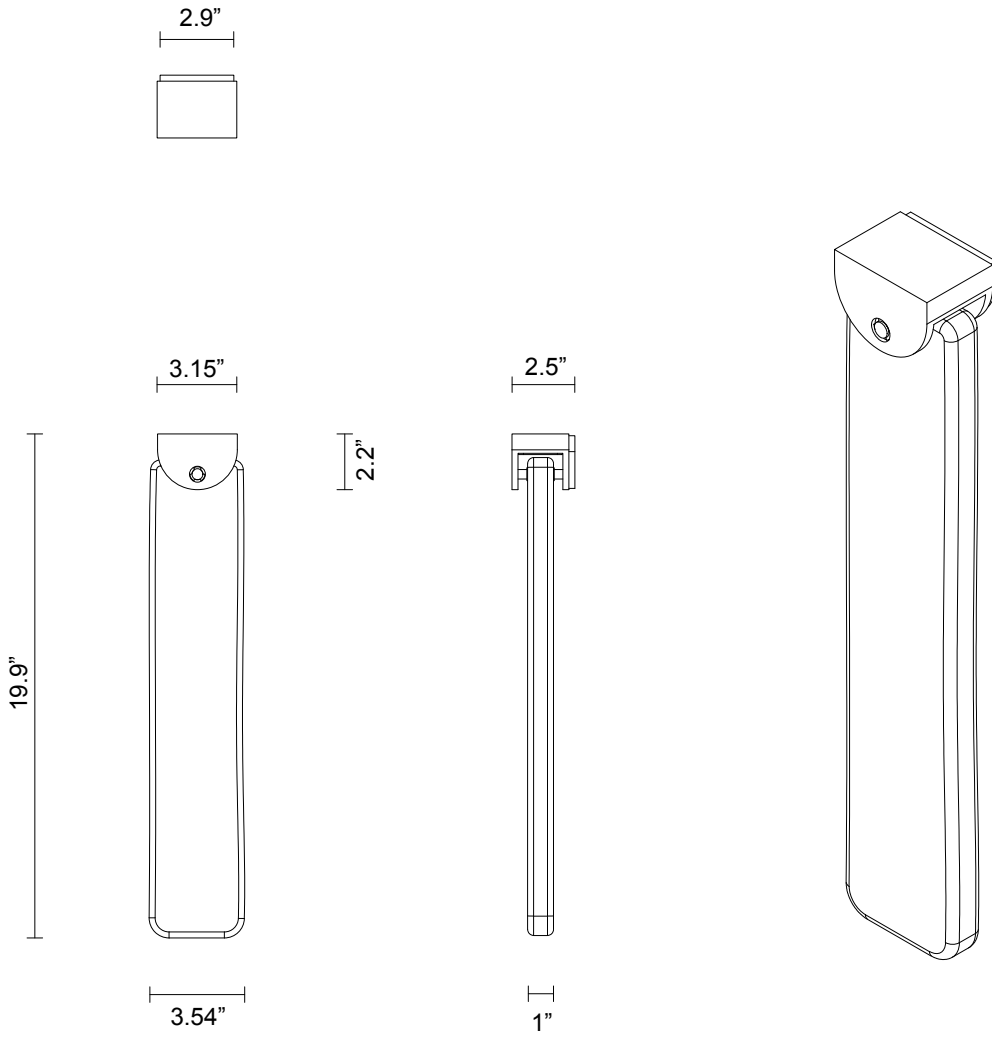

FIZI COLLECTION

SLAB WALL SCONCE

SPECIFICATION SHEET

NORTH AMERICA

FI_SWS_UL_21V2

ABOUT FIZI SLAB

The Fizi Slab embodies Sculptural light Art. Dramatic elongated effervescence suspended within a solid glass sculptural form. Breathtaking in its unique and organic beauty. Wall and ceiling jewellery enchanting any space.

LEAD TIME

8 - 10 weeks

LIGHT SOURCE

24V 1.8W LED strip
3000k warm white
80 lumens

INSTALLATION

Supplied with external driver
and mounting plate to fit
4.0/3.5 Jbox

WEIGHT

11.5 lb

FITTING FINISH

Brass
Mid Bronze
Satin Nickel
Black Electroplate

SHADE COLOURS

Fizi
Grey
Drunken Emerald
Tea
Ocean

CERTIFICATION

US/ETL/CA

WARRANTY

3 years