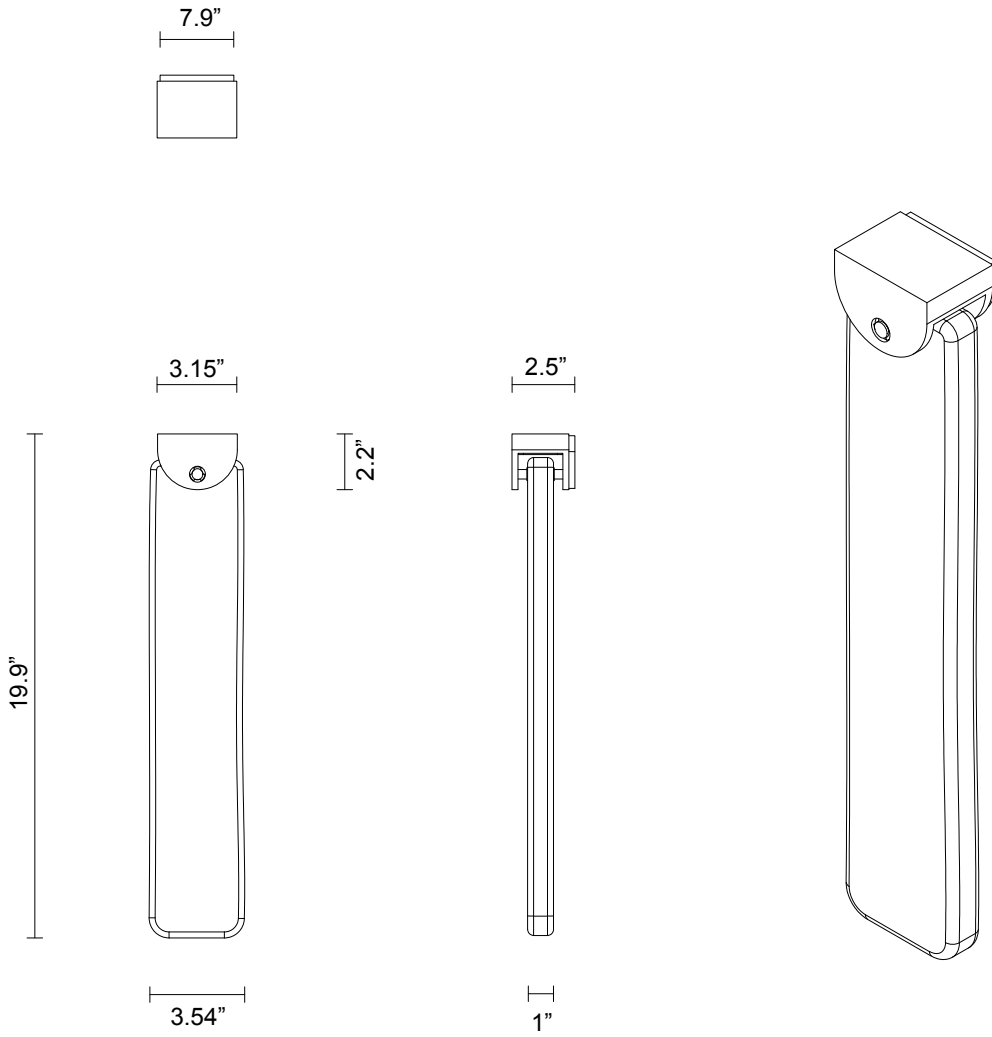

FIZI COLLECTION

SLAB WALL SCONCE

SPECIFICATION SHEET

NORTH AMERICA

FI_SWS_UL_21V2

ABOUT FIZI SLAB

The Fizi Slab embodies Sculptural light Art. Dramatic elongated effervescence suspended within a solid glass sculptural form. Breathtaking in its unique and organic beauty. Wall and ceiling jewellery enchanting any space.

LEAD TIME

8 - 10 weeks

LIGHT SOURCE

24V 1.8W LED strip
3000k warm white
80 lumens

INSTALLATION

Supplied with external driver
and mounting plate to fit
4.0/3.5 Jbox

WEIGHT

11.5 lb