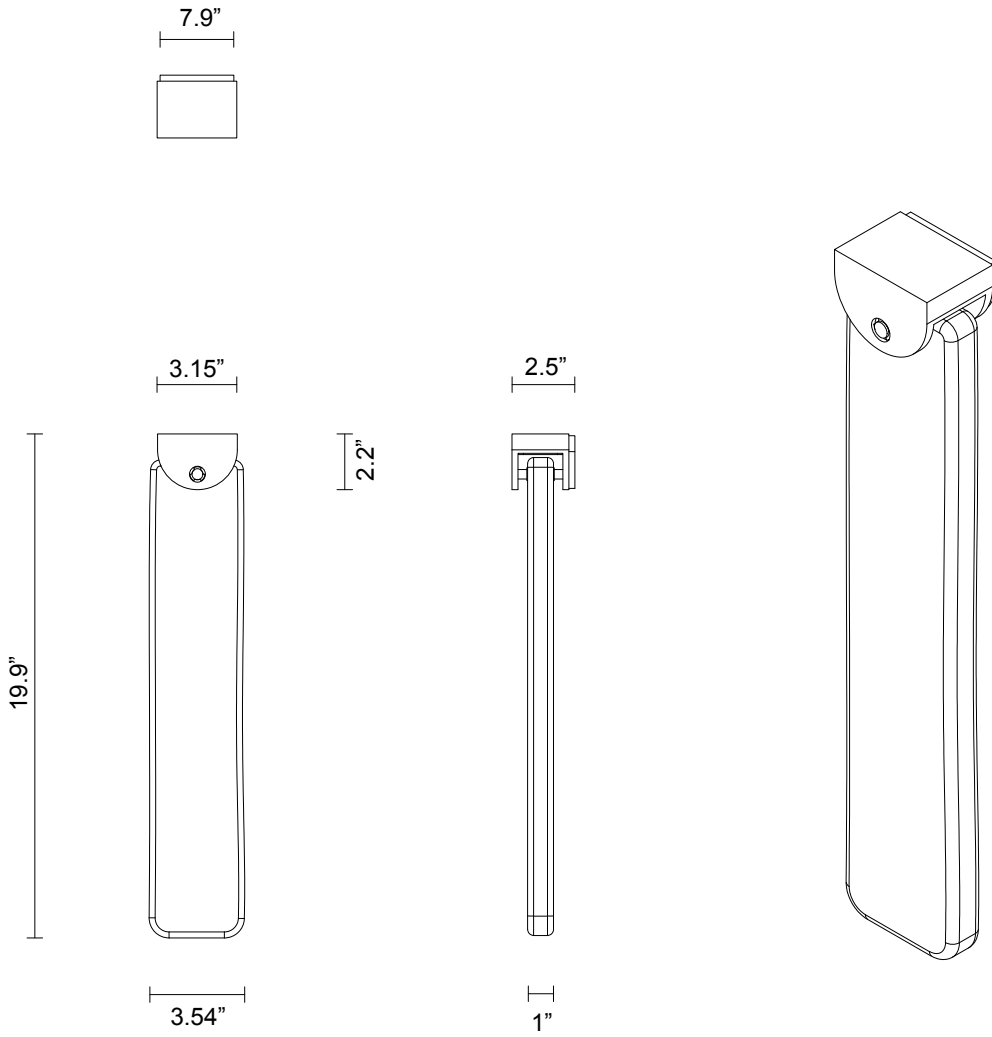

FIZI COLLECTION

SLAB WALL SCONCE

SPECIFICATION SHEET

NORTH AMERICA

FL_SWS_UL_21V4

ABOUT FIZI SLAB

The Fizi Slab embodies Sculptural light Art. Dramatic elongated effervescence suspended within a solid glass sculptural form. Breathtaking in its unique and organic beauty. Wall and ceiling jewellery enchanting any space.

LEAD TIME

8 - 10 weeks

LIGHT SOURCE

4.25W CC LED Board 0.5A
2700k warm white
400 lumens

INSTALLATION

Supplied with external driver

WEIGHT

11.5 lb