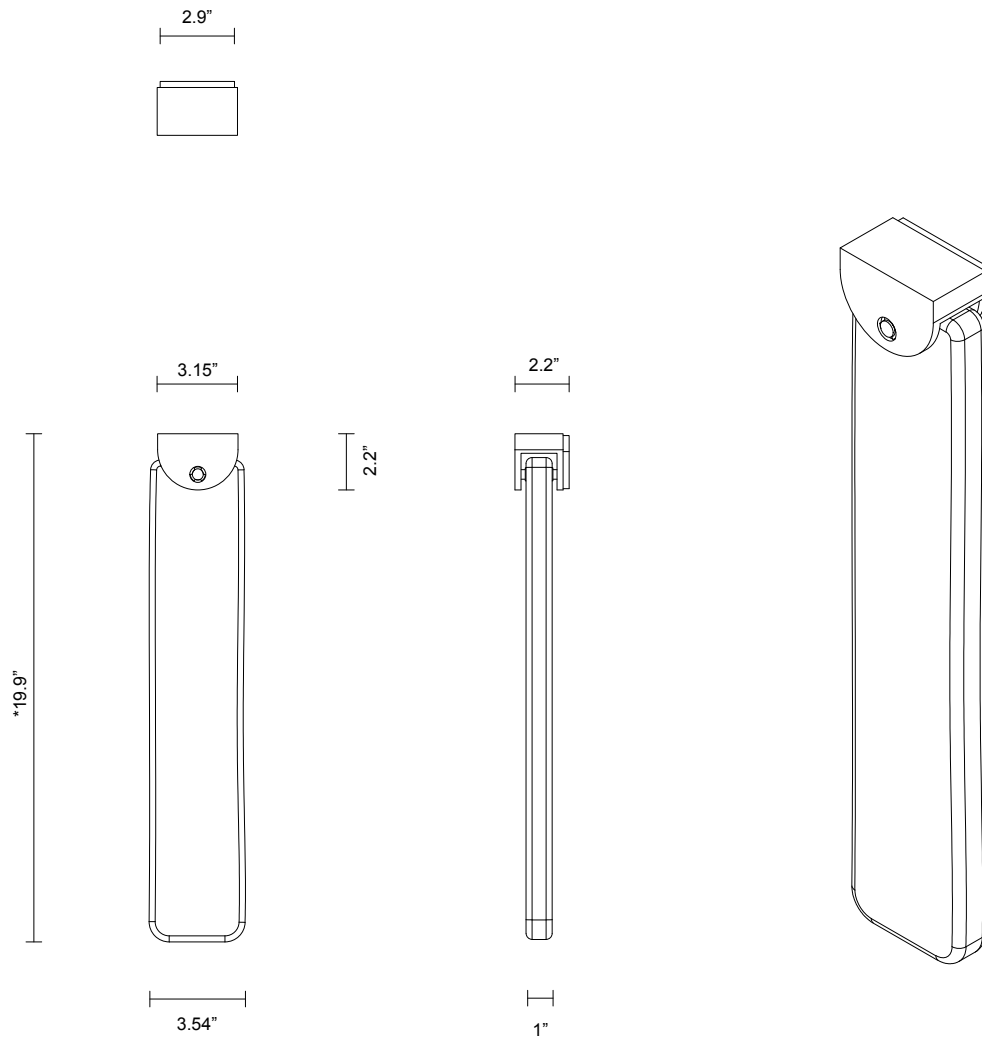

FIZI COLLECTION

SLAB WALL SCONCE

SPECIFICATION SHEET

NORTH AMERICA

FI_SWS_UL_21V7

ABOUT FIZI SLAB

The Fizi Slab embodies Sculptural light Art. Dramatic elongated effervescence suspended within a solid glass sculptural form. Breathtaking in its unique and organic beauty. Wall and ceiling jewellery enchanting any space.

* PLEASE NOTE

Shade dimensions inclusive of overall height may vary marginally due to the nature of mouth blown glass.

LEAD TIME

8 - 10 weeks

LIGHT SOURCE

4.25W CC LED Board 0.5A
2700k warm white
400 lumens
Dimmable

FITTING FINISH

Brass
Mid Bronze
Satin Nickel
Black Electroplate

SHADE COLOURS

Fizi
Grey
Drunken Emerald
Tea
Abyss