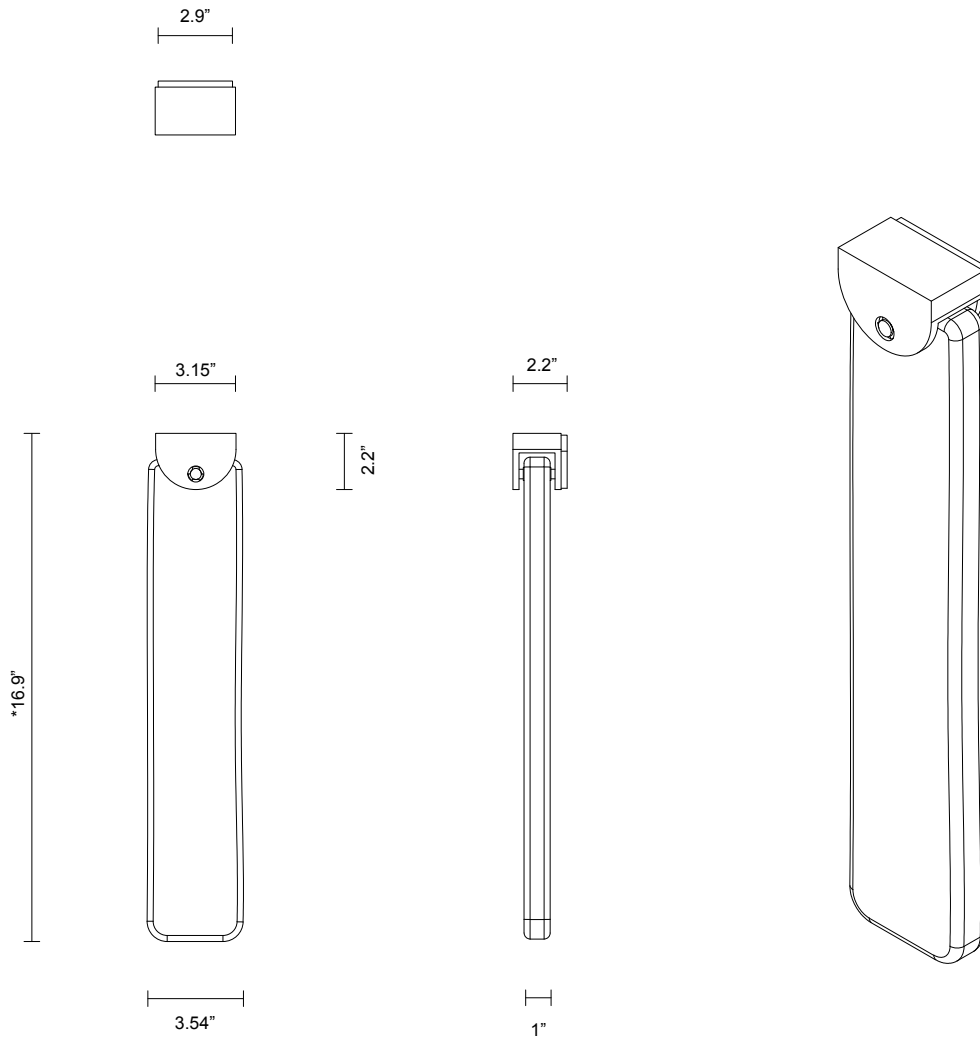

FIZI COLLECTION

SLAB WALL SCONCE

SPECIFICATION SHEET

NORTH AMERICA

FI_SWS_UL_21V8

ABOUT FIZI SLAB

The Fizi Slab embodies Sculptural light Art. Dramatic elongated effervescence suspended within a solid glass sculptural form. Breathtaking in its unique and organic beauty. Wall and ceiling jewellery enchanting any space.

* PLEASE NOTE

Shade dimensions inclusive of overall height may vary marginally due to the nature of mouth blown glass.

LEAD TIME

8 - 10 weeks

LIGHT SOURCE

4.25W CC LED Board 0.5A
2700k warm white
400 lumens
Dimmable

FITTING FINISH

Brass
Mid Bronze
Satin Nickel
Black Electroplate

SHADE COLOURS

Fizi
Grey
Drunken Emerald
Tea
Abyss