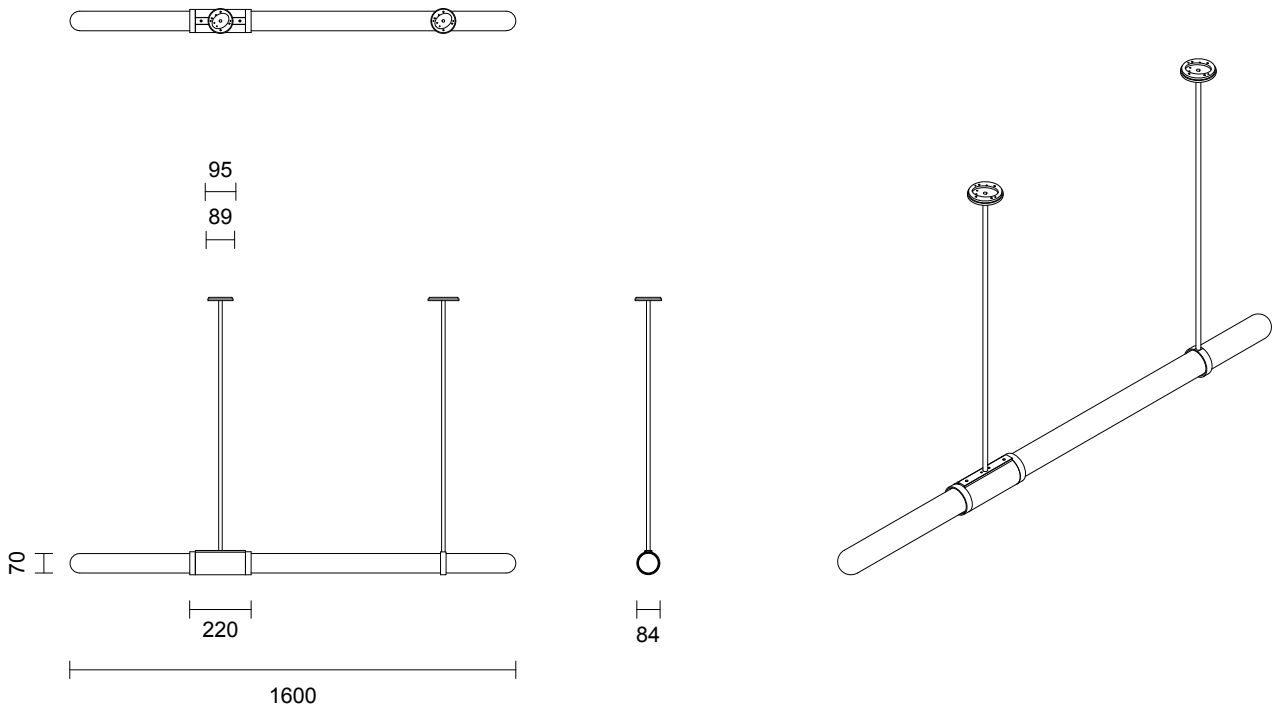

SCANDAL COLLECTION

LONG PENDANT

SPECIFICATION SHEET

AUSTRALIA / INTERNATIONAL

SA_LP_AU_21V2

ABOUT SCANDAL

The unification of luxurious crafts exists through the Scandal Collection. Scandal casts a slim and finely considered silhouette. Notable for its barrel-like cuff and inlay Scandal's elongated proportions are capped end-to-end by rounded mouthblown glass that conceals the light source, exemplifying the quiet brilliance of artisanal glass and metalwork.

PLEASE NOTE

The illumination from the long side of this fixture is generally considered insufficient for task lighting, say above a workbench. This is a decorative light and should be supplemented with downlights where necessary.

LEAD TIME

6 - 8 weeks

LIGHT SOURCE

2 x 12V 7W LED MR16 GU5.3
2700K warm white
1000 total lumen output
Dimmable
Lamps included

CUSTOMISATION

Standard drop length up to 1200mm. Additional charge will apply for longer drop lengths, price upon request. Variations to rod length can be specified at time of order placement.

INSTALLATION

Supplied with external driver

WEIGHT

7kg

FITTING FINISHES

Brass
Mid Bronze
Satin Nickel
Black Electroplate

INLAY

Brass Mesh
Silver Mesh
Rose Gold Mesh
Latte Leather
Navy Leather