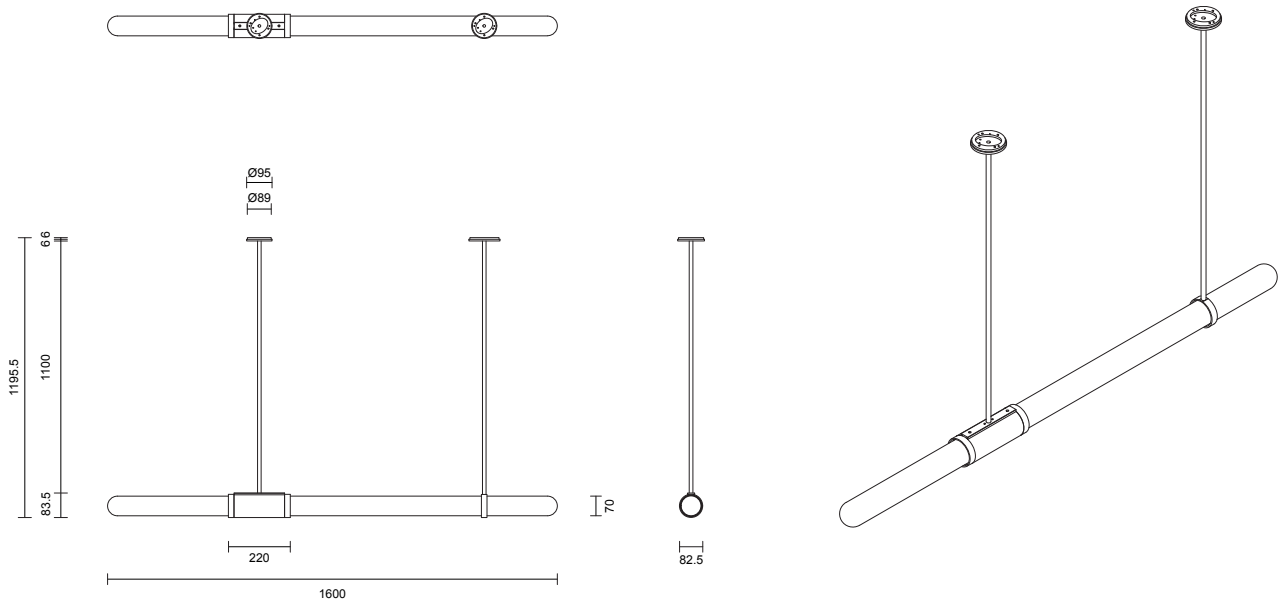

SCANDAL COLLECTION

LONG PENDANT

SPECIFICATION SHEET

AUSTRALIA / INTERNATIONAL

SA_LP_AU_21V5

ABOUT SCANDAL

The unification of luxurious crafts exists through the Scandal Collection. Scandal casts a slim and finely considered silhouette. Notable for its barrel-like cuff and inlay Scandal's elongated proportions are capped end-to-end by rounded mouthblown glass that conceals the light source, exemplifying the quiet brilliance of artisanal glass and metalwork.

PLEASE NOTE

The illumination from the long side of this fixture is generally considered insufficient for task lighting, say above a workbench. This is a decorative light and should be supplemented with downlights where necessary.

LEAD TIME

6 - 8 weeks

LIGHT SOURCE

2 x 12V 7W LED MR16 GU5.3
2700K warm white
1000 total lumen output
Dimmable
Lamps included

INSTALLATION

Supplied with external driver

ROD LENGTH

Rod lengths range between
400mm - 1600mm, in
increments of 100mm.

WEIGHT

7kg

FITTING FINISHES

Brass
Mid Bronze
Satin Nickel
Black Electroplate

INLAY

Brass Mesh
Silver Mesh
Rose Gold Mesh
Latte Leather
Navy Leather
Black Leather

SHADE COLOURS

Snow