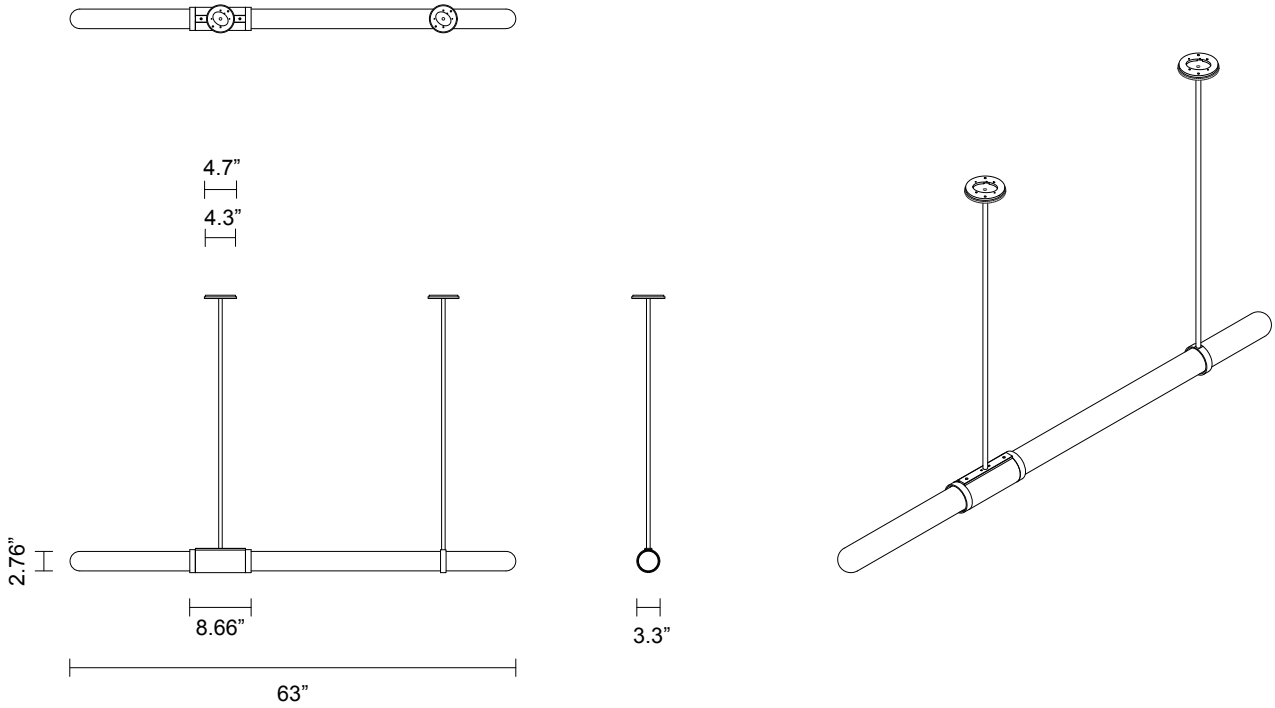

SCANDAL COLLECTION

LONG PENDANT

SPECIFICATION SHEET

NORTH AMERICA

SA_LP_UL_21V2

ABOUT SCANDAL

The unification of luxurious crafts exists through the Scandal Collection. Scandal casts a slim and finely considered silhouette. Notable for its barrel-like cuff and inlay Scandal's elongated proportions are capped end-to-end by rounded mouthblown glass that conceals the light source, exemplifying the quiet brilliance of artisanal glass and metalwork.

PLEASE NOTE

The illumination from the long side of this fixture is generally considered insufficient for task lighting, say above a workbench. This is a decorative light and should be supplemented with downlights where necessary.

LEAD TIME

8 - 10 weeks

LIGHT SOURCE

2 x 12V 7W LED MR16 GU5.3
2700K warm white
1000 total lumen output
Dimmable
Lamps included

INSTALLATION

Supplied with external driver and mounting plate to fit 4.0/3.5 Jbox

CUSTOMISATION

Standard drop length up to 47". Additional charge will apply for longer drop lengths, price upon request.

WEIGHT

15.5 lb

FITTING FINISHES

Brass
Mid Bronze
Satin Nickel
Black Electroplate

INLAY

Brass Mesh
Silver Mesh
Rose Gold Mesh
Latte Leather
Navy Leather

SHADE COLOURS

Snow

CERTIFICATION

US/ETL/CA

WARRANTY

3 years