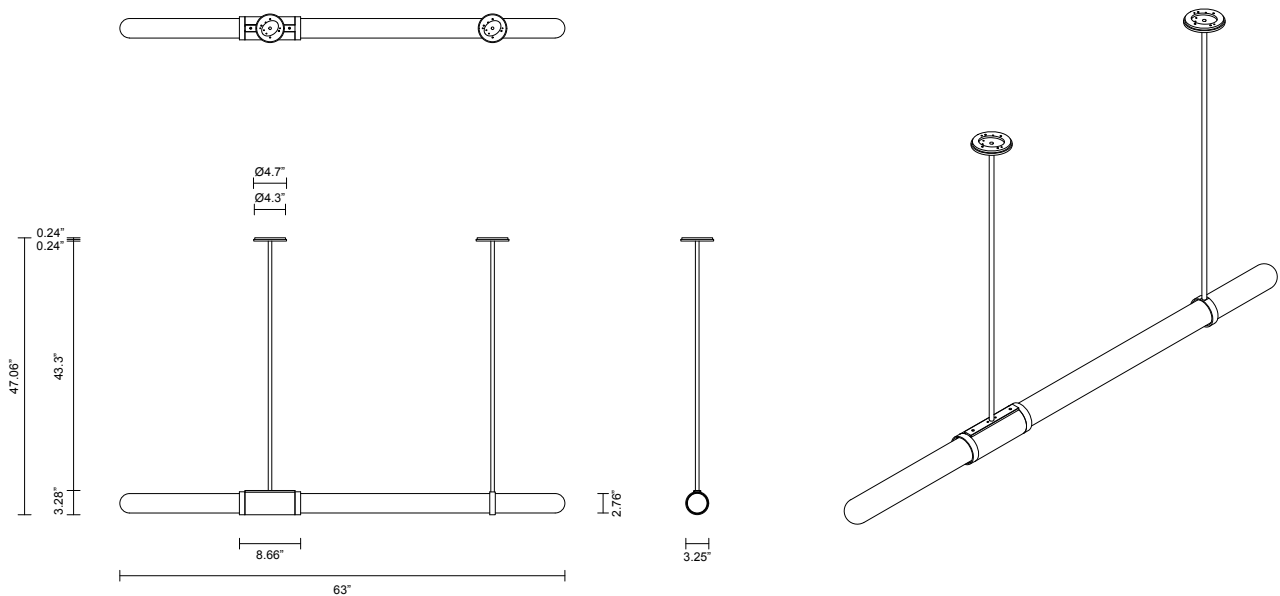

SCANDAL COLLECTION

LONG PENDANT

SPECIFICATION SHEET

NORTH AMERICA

SA_LP_UL_21V4

ABOUT SCANDAL

The unification of luxurious crafts exists through the Scandal Collection. Scandal casts a slim and finely considered silhouette. Notable for its barrel-like cuff and inlay Scandal's elongated proportions are capped end-to-end by rounded mouthblown glass that conceals the light source, exemplifying the quiet brilliance of artisanal glass and metalwork.

PLEASE NOTE

The illumination from the long side of this fixture is generally considered insufficient for task lighting, say above a workbench. This is a decorative light and should be supplemented with downlights where necessary.

LEAD TIME

8 - 10 weeks

LIGHT SOURCE

2 x 12V 7W LED MR16 GU5.3
2700K warm white
1000 total lumen output
Dimmable
Lamps included

INSTALLATION

Supplied with external driver and mounting plate to fit 4.0/3.5 Jbox

ROD LENGTH

Rod lengths range between 15.75" (400mm) - 63" (1600mm), in increments of 3.94" (100mm).

WEIGHT

15.5 lb

FITTING FINISHES

Brass
Mid Bronze
Satin Nickel
Black Electroplate

INLAY

Brass Mesh
Silver Mesh
Rose Gold Mesh
Latte Leather
Navy Leather

SHADE COLOURS

Snow

CERTIFICATION

US/ETL/CA

WARRANTY

3 years