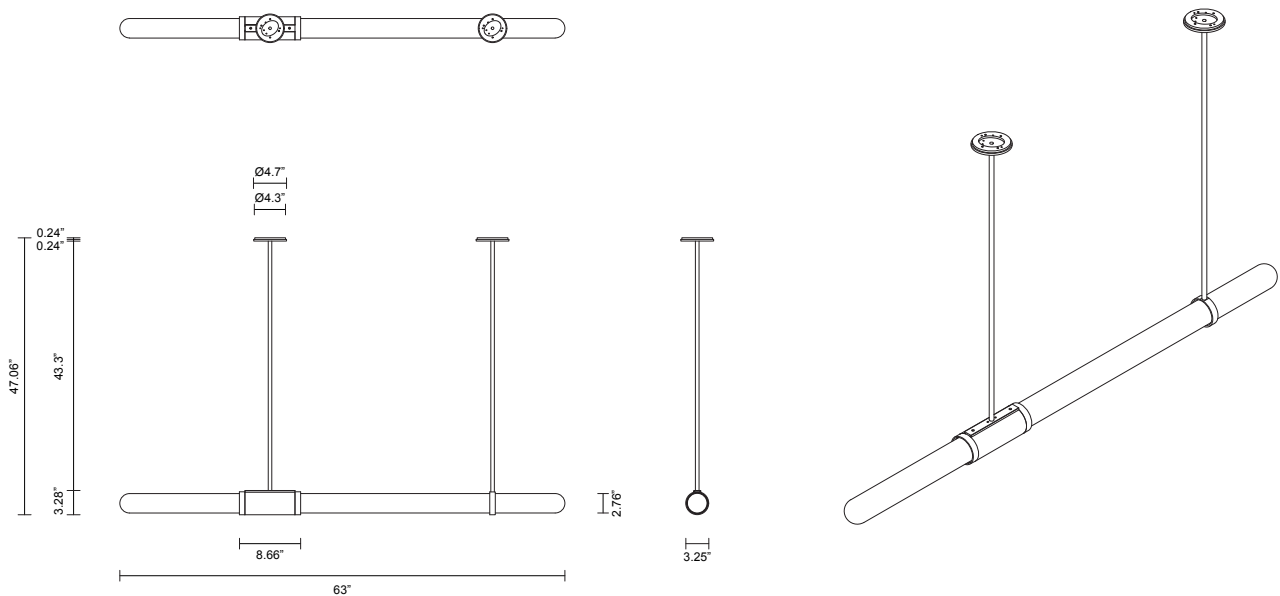

SCANDAL COLLECTION

LONG PENDANT

SPECIFICATION SHEET

NORTH AMERICA

SA_LP_UL_21V5

ABOUT SCANDAL

The unification of luxurious crafts exists through the Scandal Collection. Scandal casts a slim and finely considered silhouette. Notable for its barrel-like cuff and inlay Scandal's elongated proportions are capped end-to-end by rounded mouthblown glass that conceals the light source, exemplifying the quiet brilliance of artisanal glass and metalwork.

PLEASE NOTE

The illumination from the long side of this fixture is generally considered insufficient for task lighting, say above a workbench. This is a decorative light and should be supplemented with downlights where necessary.

LEAD TIME

8 - 10 weeks

LIGHT SOURCE

2 x 12V 7W LED MR16 GU5.3
2700K warm white
1000 total lumen output
Dimmable
Lamps included

INSTALLATION

Supplied with external driver and mounting plate to fit 4.0/3.5 Jbox

ROD LENGTH

Rod lengths range between 15.75" (400mm) - 63" (1600mm), in increments of 3.94" (100mm).

WEIGHT

15.5 lb

FITTING FINISHES

Brass
Mid Bronze
Satin Nickel
Black Electroplate

INLAY

Brass Mesh
Silver Mesh
Rose Gold Mesh
Latte Leather
Navy Leather
Black Leather

SHADE COLOURS

Snow

CERTIFICATION

US/ETL/CA

WARRANTY

3 years