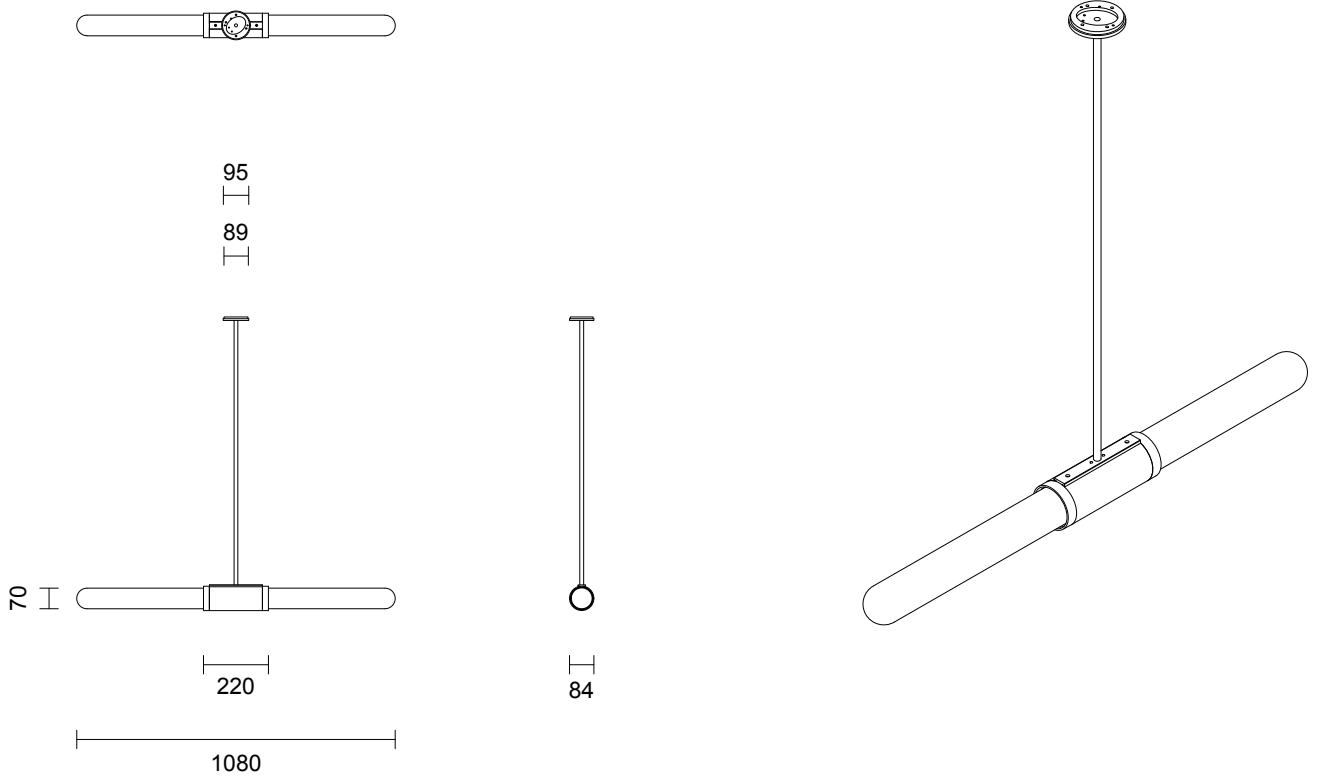

SCANDAL COLLECTION
SHORT PENDANT

SPECIFICATION SHEET
AUSTRALIA / INTERNATIONAL

SCANDAL COLLECTION

SHORT PENDANT

SPECIFICATION SHEET

AUSTRALIA / INTERNATIONAL

SA_SP_AU_21V1

ABOUT SCANDAL

The unification of luxurious crafts exists through the Scandal Collection. Scandal casts a slim and finely considered silhouette. Notable for its barrel-like cuff and inlay Scandal's elongated proportions are capped end-to-end by rounded mouthblown glass that conceals the light source, exemplifying the quiet brilliance of artisanal glass and metalwork.

LEAD TIME

6 - 8 weeks

LIGHT SOURCE

2 x 12V 7W LED MR16 GU5.3
2700K warm white
1000 total lumen output
Dimmable
Lamps included

CUSTOMISATION

Standard drop length up to 1200mm. Additional charge will apply for longer drop lengths, price upon request. Variations to rod length can be specified at time of order placement.

INSTALLATION

Supplied with external driver

WEIGHT

6kg

FITTING FINISHES

Brass
Mid Bronze
Satin Nickel
Black Electroplate

INLAY

Brass Mesh
Silver Mesh
Rose Gold Mesh
Latte Leather
Navy Leather