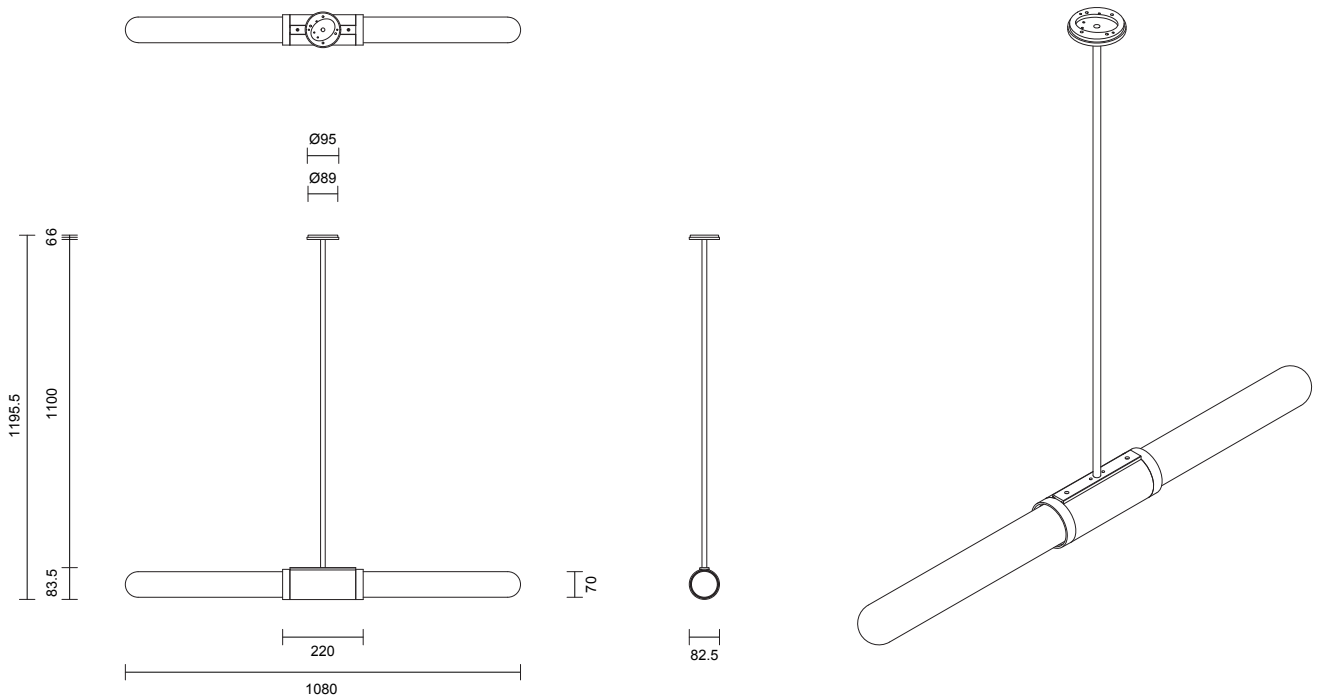

SCANDAL COLLECTION

SHORT PENDANT

SPECIFICATION SHEET

AUSTRALIA / INTERNATIONAL

SA_SP_AU_21V4

ABOUT SCANDAL

The unification of luxurious crafts exists through the Scandal Collection. Scandal casts a slim and finely considered silhouette. Notable for its barrel-like cuff and inlay Scandal's elongated proportions are capped end-to-end by rounded mouthblown glass that conceals the light source, exemplifying the quiet brilliance of artisanal glass and metalwork.

LEAD TIME

6 - 8 weeks

LIGHT SOURCE

2 x 12V 7W LED MR16 GU5.3
2700K warm white
1000 total lumen output
Dimmable
Lamps included

INSTALLATION

Supplied with external driver

ROD LENGTH

Rod lengths range between
400mm - 1600mm, in
increments of 100mm.

WEIGHT

6kg

FITTING FINISHES

Brass
Mid Bronze
Satin Nickel
Black Electroplate

INLAY

Brass Mesh
Silver Mesh
Rose Gold Mesh
Latte Leather
Navy Leather
Black Leather

SHADE COLOURS

Snow