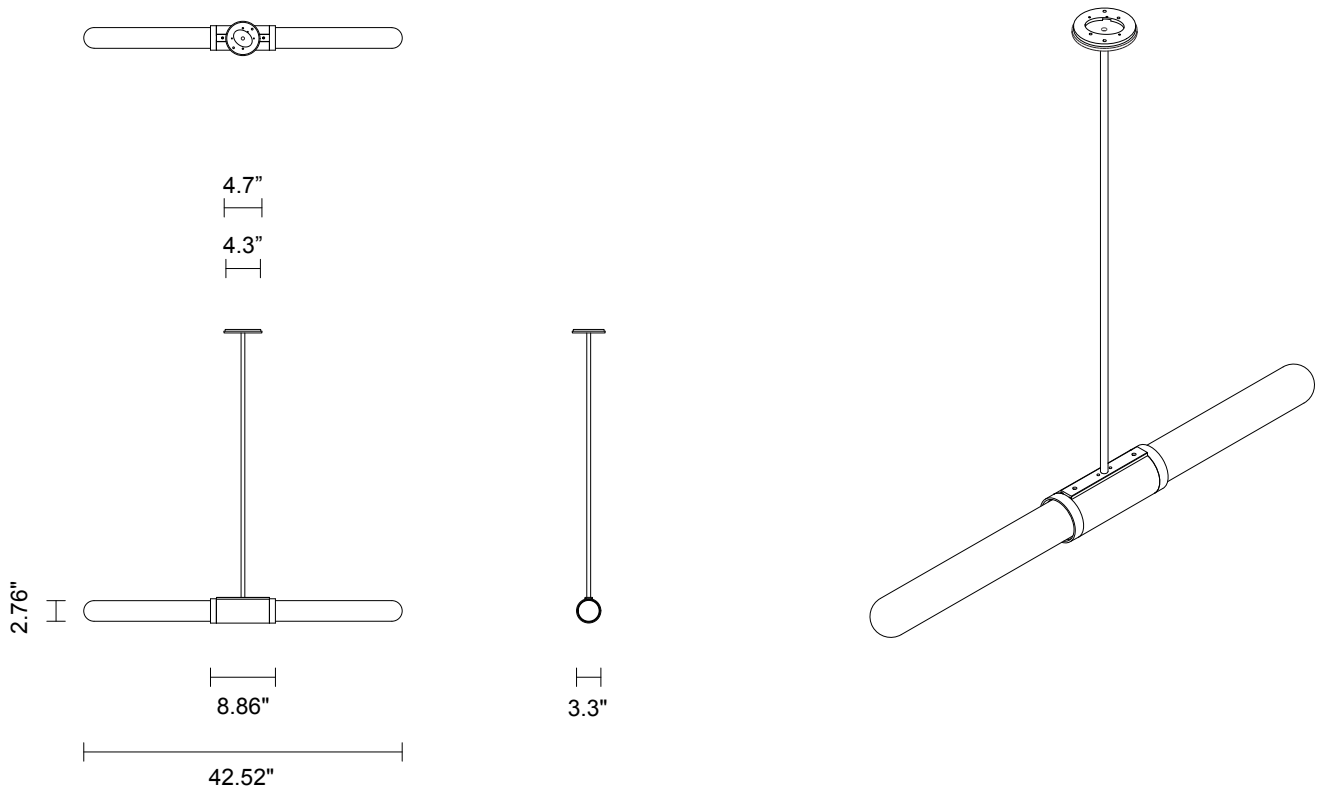

SCANDAL COLLECTION

SHORT PENDANT

SPECIFICATION SHEET

NORTH AMERICA

ABOUT SCANDAL

The unification of luxurious crafts exists through the Scandal Collection. Scandal casts a slim and finely considered silhouette. Notable for its barrel-like cuff and inlay Scandal's elongated proportions are capped end-to-end by rounded mouthblown glass that conceals the light source, exemplifying the quiet brilliance of artisanal glass and metalwork.

LEAD TIME

8 - 10 weeks

LIGHT SOURCE

2 x 12V 7W LED MR16 GU5.3
2700K warm white
1000 total lumen output
Dimmable
Lamps included

INSTALLATION

Supplied with external driver
and mounting plate to fit
4.0/3.5 Jbox

CUSTOMISATION

Standard drop length up to 47".
Additional charge will apply
for longer drop lengths, price
upon request.

WEIGHT

13.3 lb

FITTING FINISHES

Brass
Mid Bronze
Satin Nickel
Black Electroplate

INLAY

Brass Mesh
Silver Mesh
Rose Gold Mesh
Latte Leather
Navy Leather

SHADE COLOURS

Snow

CERTIFICATION

US/ETL/CA

WARRANTY

3 years