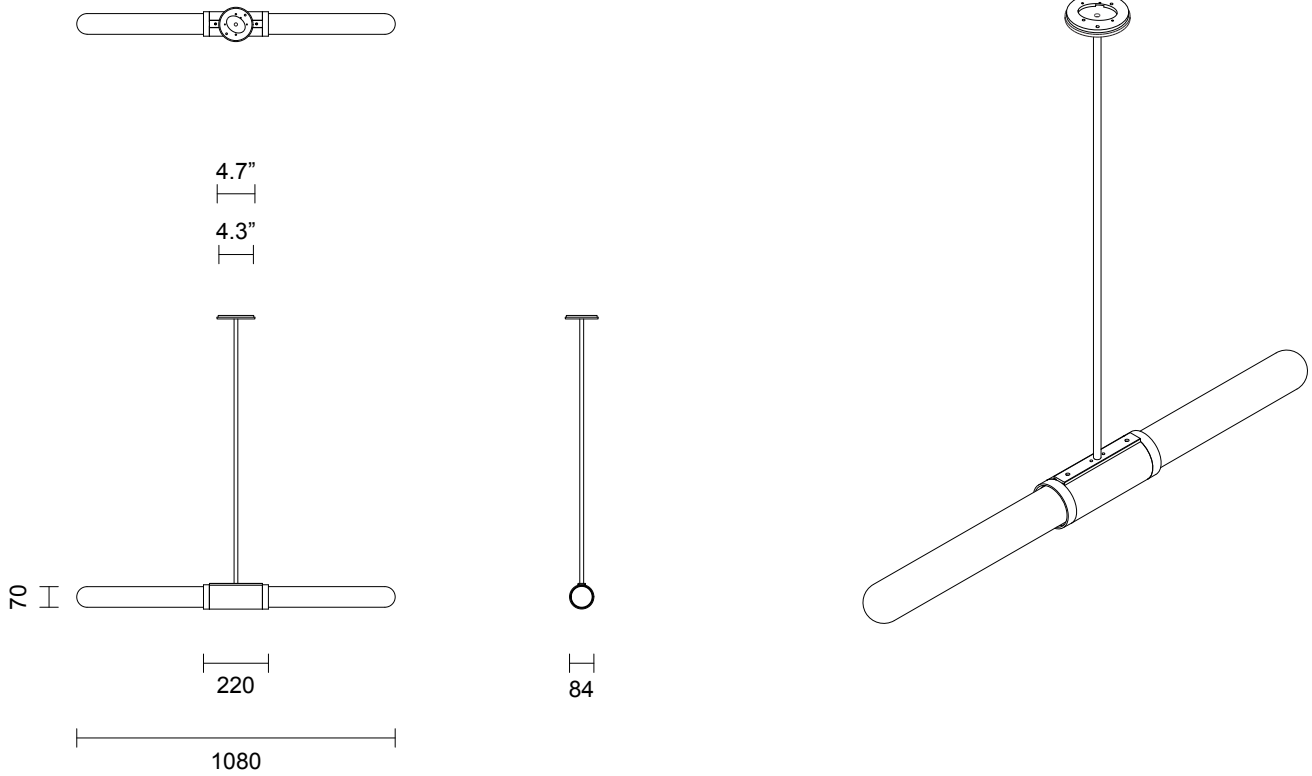

SCANDAL COLLECTION

SHORT PENDANT

SPECIFICATION SHEET

NORTH AMERICA

SA_SP_UL_21V1

ABOUT SCANDAL

The unification of luxurious crafts exists through the Scandal Collection. Scandal casts a slim and finely considered silhouette. Notable for its barrel-like cuff and inlay Scandal's elongated proportions are capped end-to-end by rounded mouthblown glass that conceals the light source, exemplifying the quiet brilliance of artisanal glass and metalwork.

LEAD TIME

8 - 10 weeks

LIGHT SOURCE

2 x 12V 7W LED MR16 GU5.3
2700K warm white
1000 total lumen output
Dimmable
Lamps included

INSTALLATION

Supplied with external driver
and mounting plate to fit
4.0/3.5 Jbox

CUSTOMISATION

Standard drop length up to 47".
Additional charge will apply
for longer drop lengths, price
upon request.

WEIGHT

13.3 lb

FITTING FINISHES

Brass
Mid Bronze
Satin Nickel
Black Electroplate

INLAY