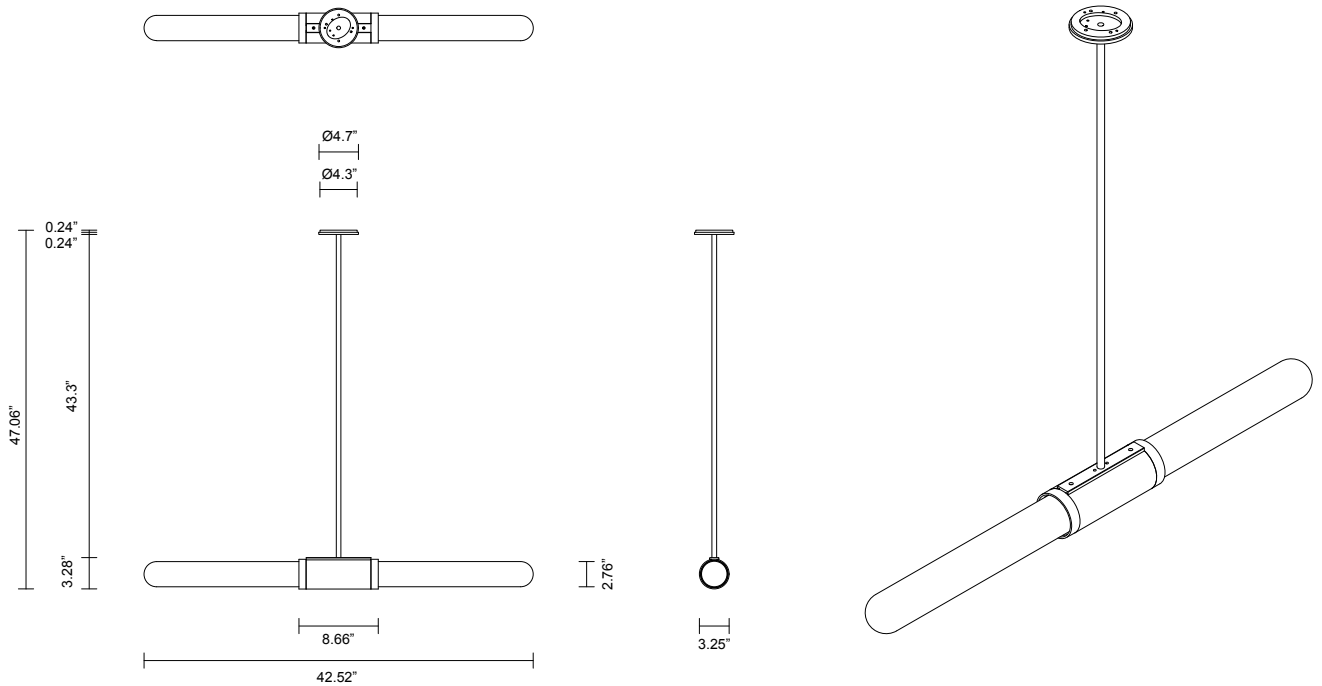

SCANDAL COLLECTION

SHORT PENDANT

SPECIFICATION SHEET

NORTH AMERICA

SA_SP_UL_21V4

ABOUT SCANDAL

The unification of luxurious crafts exists through the Scandal Collection. Scandal casts a slim and finely considered silhouette. Notable for its barrel-like cuff and inlay Scandal's elongated proportions are capped end-to-end by rounded mouthblown glass that conceals the light source, exemplifying the quiet brilliance of artisanal glass and metalwork.

LEAD TIME

8 - 10 weeks

LIGHT SOURCE

2 x 12V 7W LED MR16 GU5.3
2700K warm white
1000 total lumen output
Dimmable
Lamps included

INSTALLATION

Supplied with external driver and mounting plate to fit 4.0/3.5 Jbox

ROD LENGTH

Rod lengths range between 15.75" (400mm) - 63" (1600mm), in increments of 3.94" (100mm).

WEIGHT

13.3 lb

FITTING FINISHES

Brass
Mid Bronze
Satin Nickel
Black Electroplate

INLAY

Brass Mesh
Silver Mesh
Rose Gold Mesh
Latte Leather
Navy Leather

SHADE COLOURS

Snow

CERTIFICATION

US/ETL/CA

WARRANTY

3 years