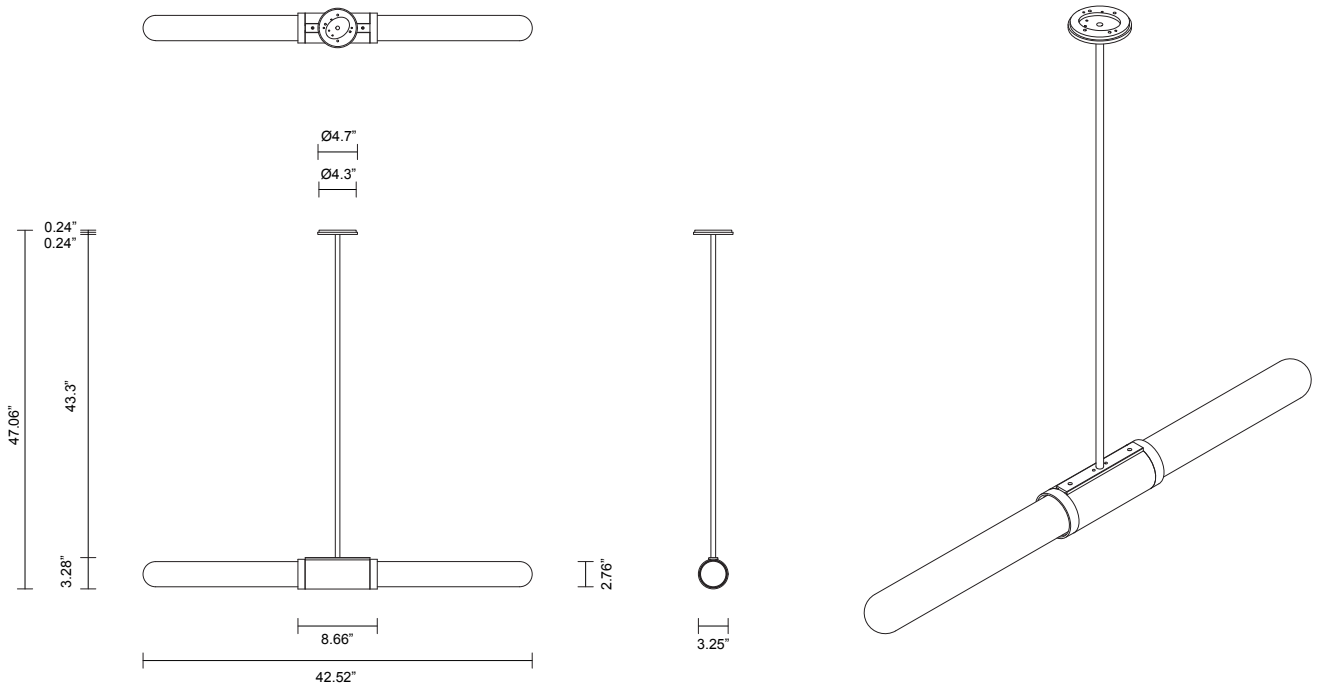

SCANDAL COLLECTION

SHORT PENDANT

SPECIFICATION SHEET

NORTH AMERICA

SA_SP_UL_21V5

ABOUT SCANDAL

The unification of luxurious crafts exists through the Scandal Collection. Scandal casts a slim and finely considered silhouette. Notable for its barrel-like cuff and inlay Scandal's elongated proportions are capped end-to-end by rounded mouthblown glass that conceals the light source, exemplifying the quiet brilliance of artisanal glass and metalwork.

LEAD TIME

8 - 10 weeks

LIGHT SOURCE

2 x 12V 7W LED MR16 GU5.3
2700K warm white
1000 total lumen output
Dimmable
Lamps included

INSTALLATION

Supplied with external driver
and mounting plate to fit
4.0/3.5 Jbox

ROD LENGTH

Rod lengths range between
15.75" (400mm) - 63"
(1600mm), in increments of
3.94" (100mm).

WEIGHT

13.3 lb

FITTING FINISHES

Brass
Mid Bronze
Satin Nickel
Black Electroplate

INLAY

Brass Mesh
Silver Mesh
Rose Gold Mesh
Latte Leather
Navy Leather
Black Leather