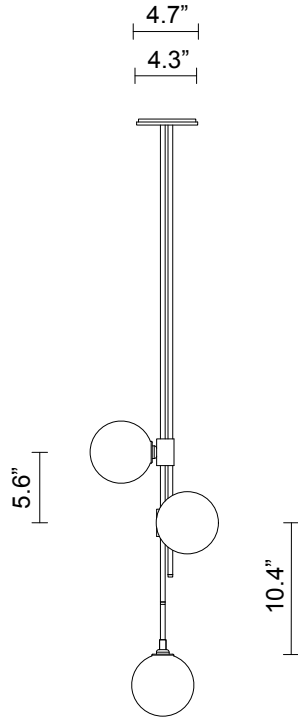

TRILOGY COLLECTION
PENDANT

SPECIFICATION SHEET
NORTH AMERICA

ARTICOLO

TRILOGY COLLECTION

PENDANT

SPECIFICATION SHEET

NORTH AMERICA

TR_P_UL_21V1

LEAD TIME

8 - 10 weeks

LIGHT SOURCE

3 x 12V G4 2.5W LED bipin
2700k warm white
750 total lumen output
Dimmable
Lamps included

INSTALLATION

Supplied with external driver and mounting plate to fit 4.0/3.5 Jbox

CUSTOMISATION

Standard drop length up to 47". Additional charge will apply for longer drop lengths, price upon request.

WEIGHT

18.5 lb

FITTING FINISHES

Brass
Mid Bronze
Satin Nickel
Black Electroplate

SHADE COLOURS