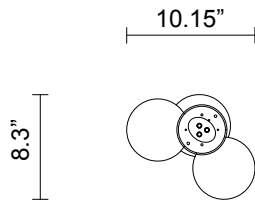

TRILOGY COLLECTION

PENDANT

SPECIFICATION SHEET

NORTH AMERICA

TR_P_UL_21V1

ABOUT TRILOGY

Trilogy collection exemplifies contemporary sophistication of yesteryear drawing from art deco imaginings with staggered rods, jewel like cuff detailing and mouth-blown orbs.

Showcasing deceptively sophisticated engineering, a hallmark of Articolo's growing body of work, the breath-taking Trilogy marries finely crafted metalwork with the superb beauty of artisan glass.

LEAD TIME

8 - 10 weeks

LIGHT SOURCE

3 x 12V G4 2.5W LED bipin
2700k warm white
750 total lumen output
Dimmable
Lamps included

INSTALLATION

Supplied with external driver and mounting plate to fit 4.0/3.5 Jbox

CUSTOMISATION

Standard drop length up to 47". Additional charge will apply for longer drop lengths, price upon request.

WEIGHT

18.5 lb

FITTING FINISHES

Brass
Mid Bronze
Satin Nickel
Black Electroplate

SHADE COLOURS

Fizi
Scandi
Spoti Black
Spoti White
Drunken Emerald
Tea
Frosted Tea

CERTIFICATION

US/ETL/CA

WARRANTY

3 years