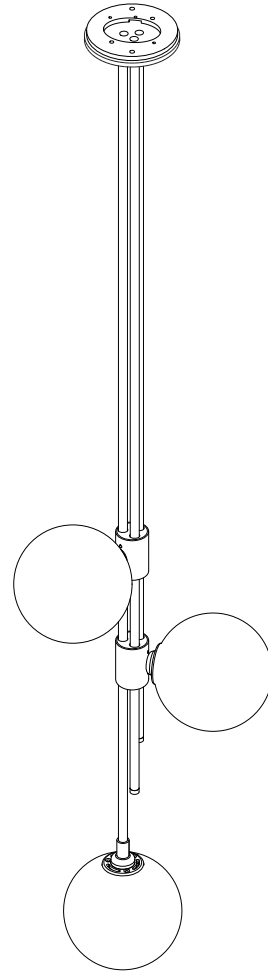

TRILOGY COLLECTION
PENDANT

SPECIFICATION SHEET
NORTH AMERICA

ARTICOLO

TRILOGY COLLECTION

PENDANT

SPECIFICATION SHEET

NORTH AMERICA

TR_P_UL_21V1

ABOUT TRILOGY

Trilogy collection exemplifies contemporary sophistication of yesteryear drawing from art deco imaginings with staggered rods, jewel like cuff detailing and mouth-blown orbs.

Showcasing deceptively sophisticated engineering, a hallmark of Articolo's growing body of work, the breath-taking Trilogy marries finely crafted metalwork with the superb beauty of artisan glass.

LEAD TIME

8 - 10 weeks

LIGHT SOURCE

3 x 12V G4 2.5W LED bipin
2700k warm white
750 total lumen output
Dimmable
Lamps included

INSTALLATION

Supplied with external driver and mounting plate to fit 4.0/3.5 Jbox

CUSTOMISATION

Standard drop length up to 47". Additional charge will apply for longer drop lengths, price upon request.

WEIGHT

18.5 lb

FITTING FINISHES

Brass
Mid Bronze
Satin Nickel
Black Electroplate

SHADE COLOURS