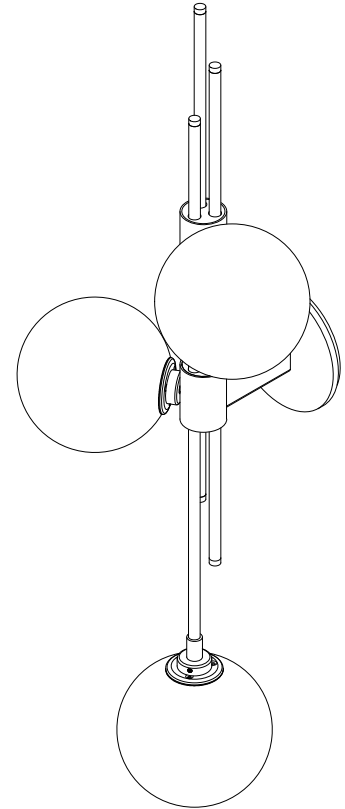

TRILOGY COLLECTION
WALL SCONCE

SPECIFICATION SHEET
AUSTRALIA / INTERNATIONAL

ARTICOLO

TRILOGY COLLECTION

WALL SCONCE

SPECIFICATION SHEET

AUSTRALIA / INTERNATIONAL

TR_WS_AU_21V5

ABOUT TRILOGY

Trilogy collection exemplifies contemporary sophistication of yesteryear drawing from art deco imaginings with staggered rods, jewel like cuff detailing and mouth-blown orbs.

Showcasing deceptively sophisticated engineering, a hallmark of Articolo's growing body of work, the breath-taking Trilogy marries finely crafted metalwork with the superb beauty of artisan glass.

LEAD TIME

6 - 8 weeks

LIGHT SOURCE

3 x 12V G4 2W LED bipin
2700K warm white
600 total lumen output
Dimmable
Lamps included

INSTALLATION

Supplied with external driver

WEIGHT

7kg

FITTING FINISHES

Brass
Mid Bronze
Satin Nickel
Black Electroplate

SHADE COLOURS

Snow
Scandi
Spoti Black
Spoti White
Drunken Emerald
Tea
Frosted Tea
Fizi

CERTIFICATION

CE/AU

WARRANTY

3 years