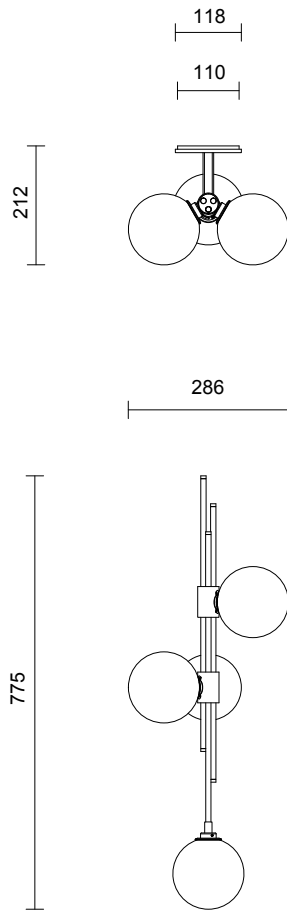

TRILOGY COLLECTION
WALL SCONCE

SPECIFICATION SHEET
AUSTRALIA / INTERNATIONAL

ARTICOLO

TRILOGY COLLECTION

WALL SCONCE

SPECIFICATION SHEET

AUSTRALIA / INTERNATIONAL

TR_WS_AU_21V5

LEAD TIME

6 - 8 weeks

LIGHT SOURCE

3 x 12V G4 2W LED bipin
2700K warm white
600 total lumen output
Dimmable
Lamps included

INSTALLATION

Supplied with external driver

WEIGHT

7kg